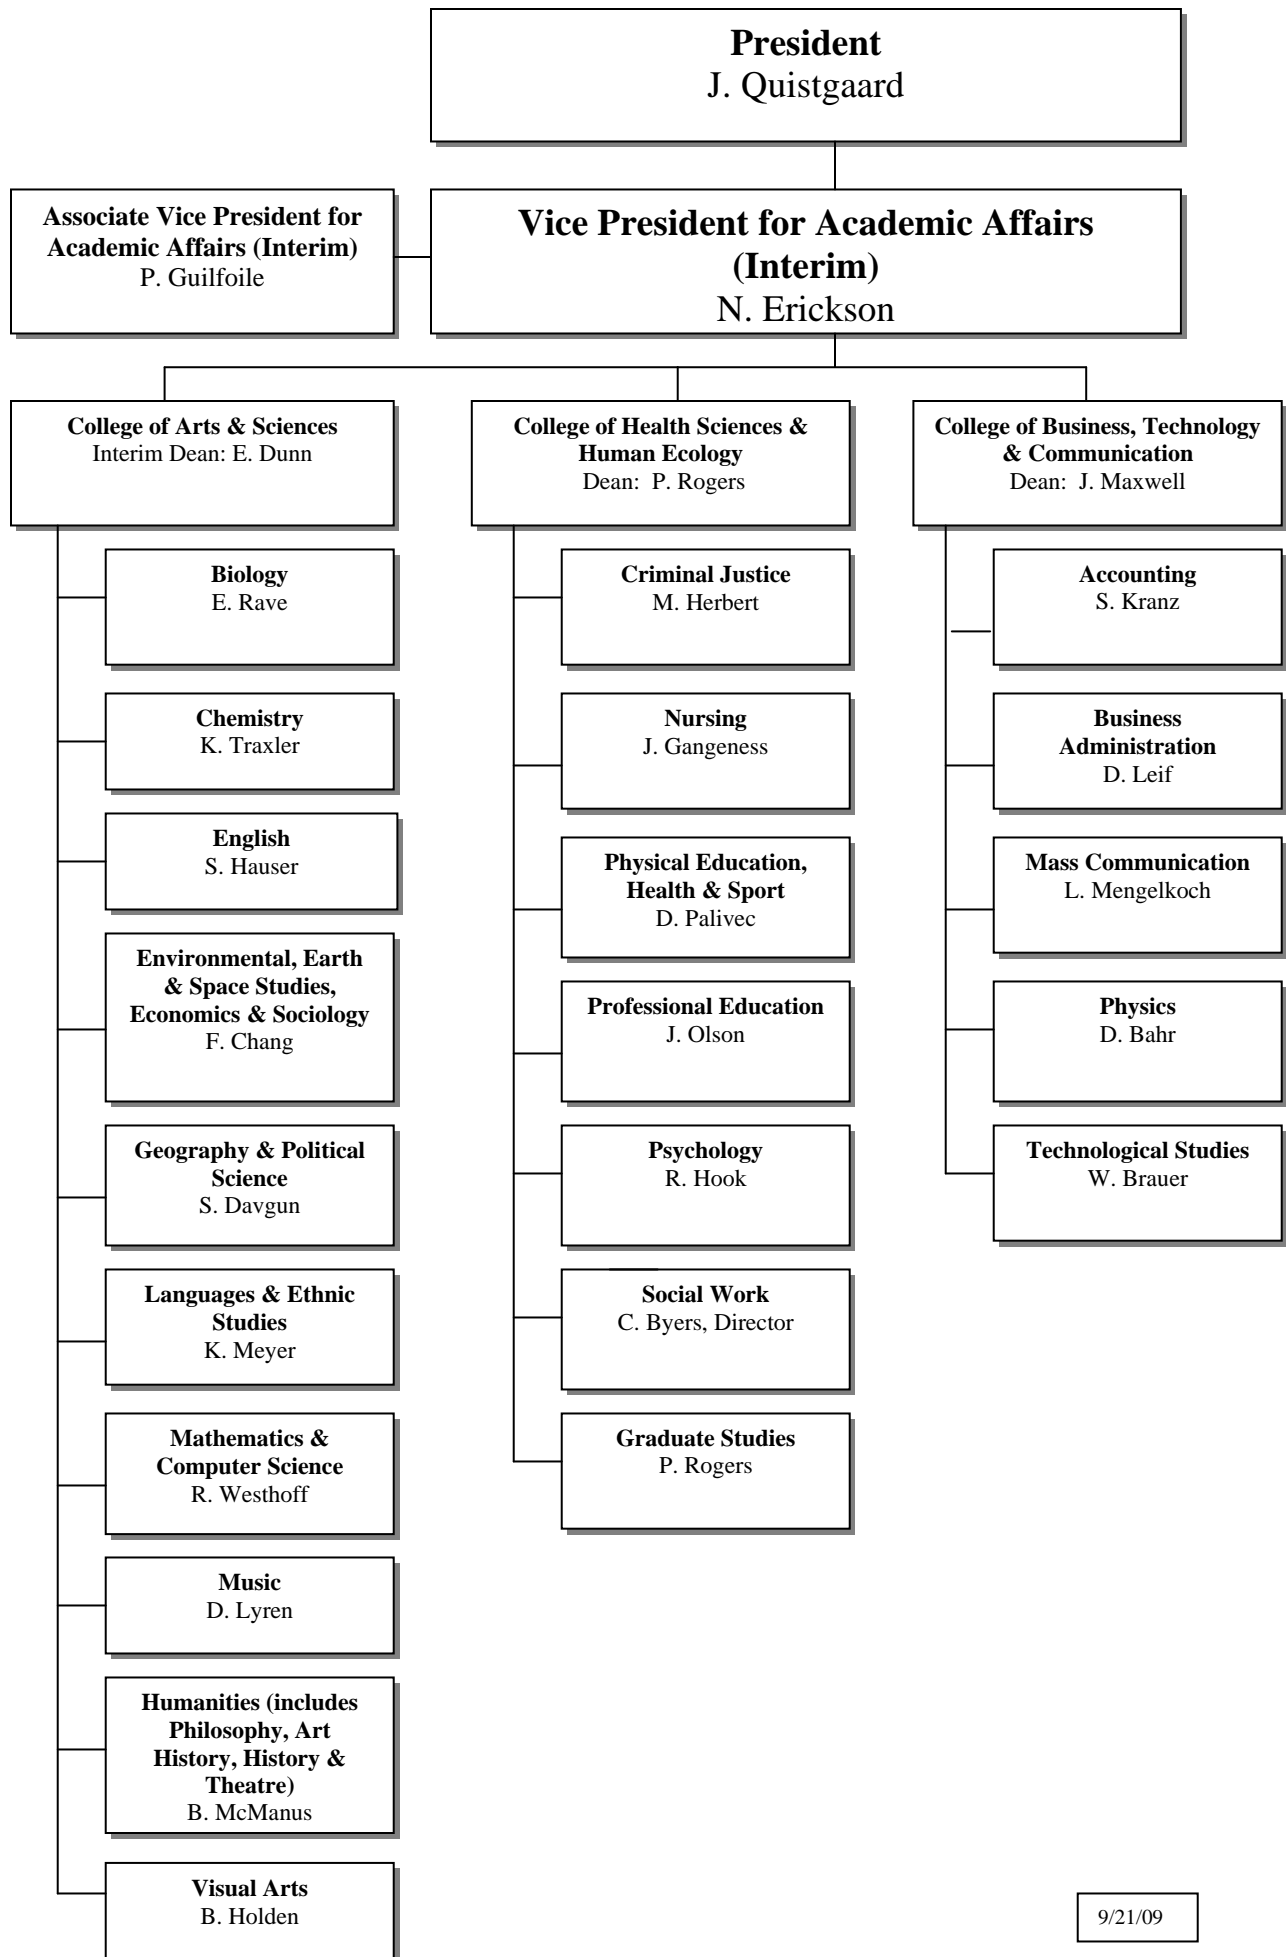

# Bemidji State University

**Academic Affairs**

**Bemidji State University  
Finance and Administration**

**Vice President for  
Student Development &  
Enrollment**  
L. Erwin

# Foundation / Alumni Relations Organizational Chart