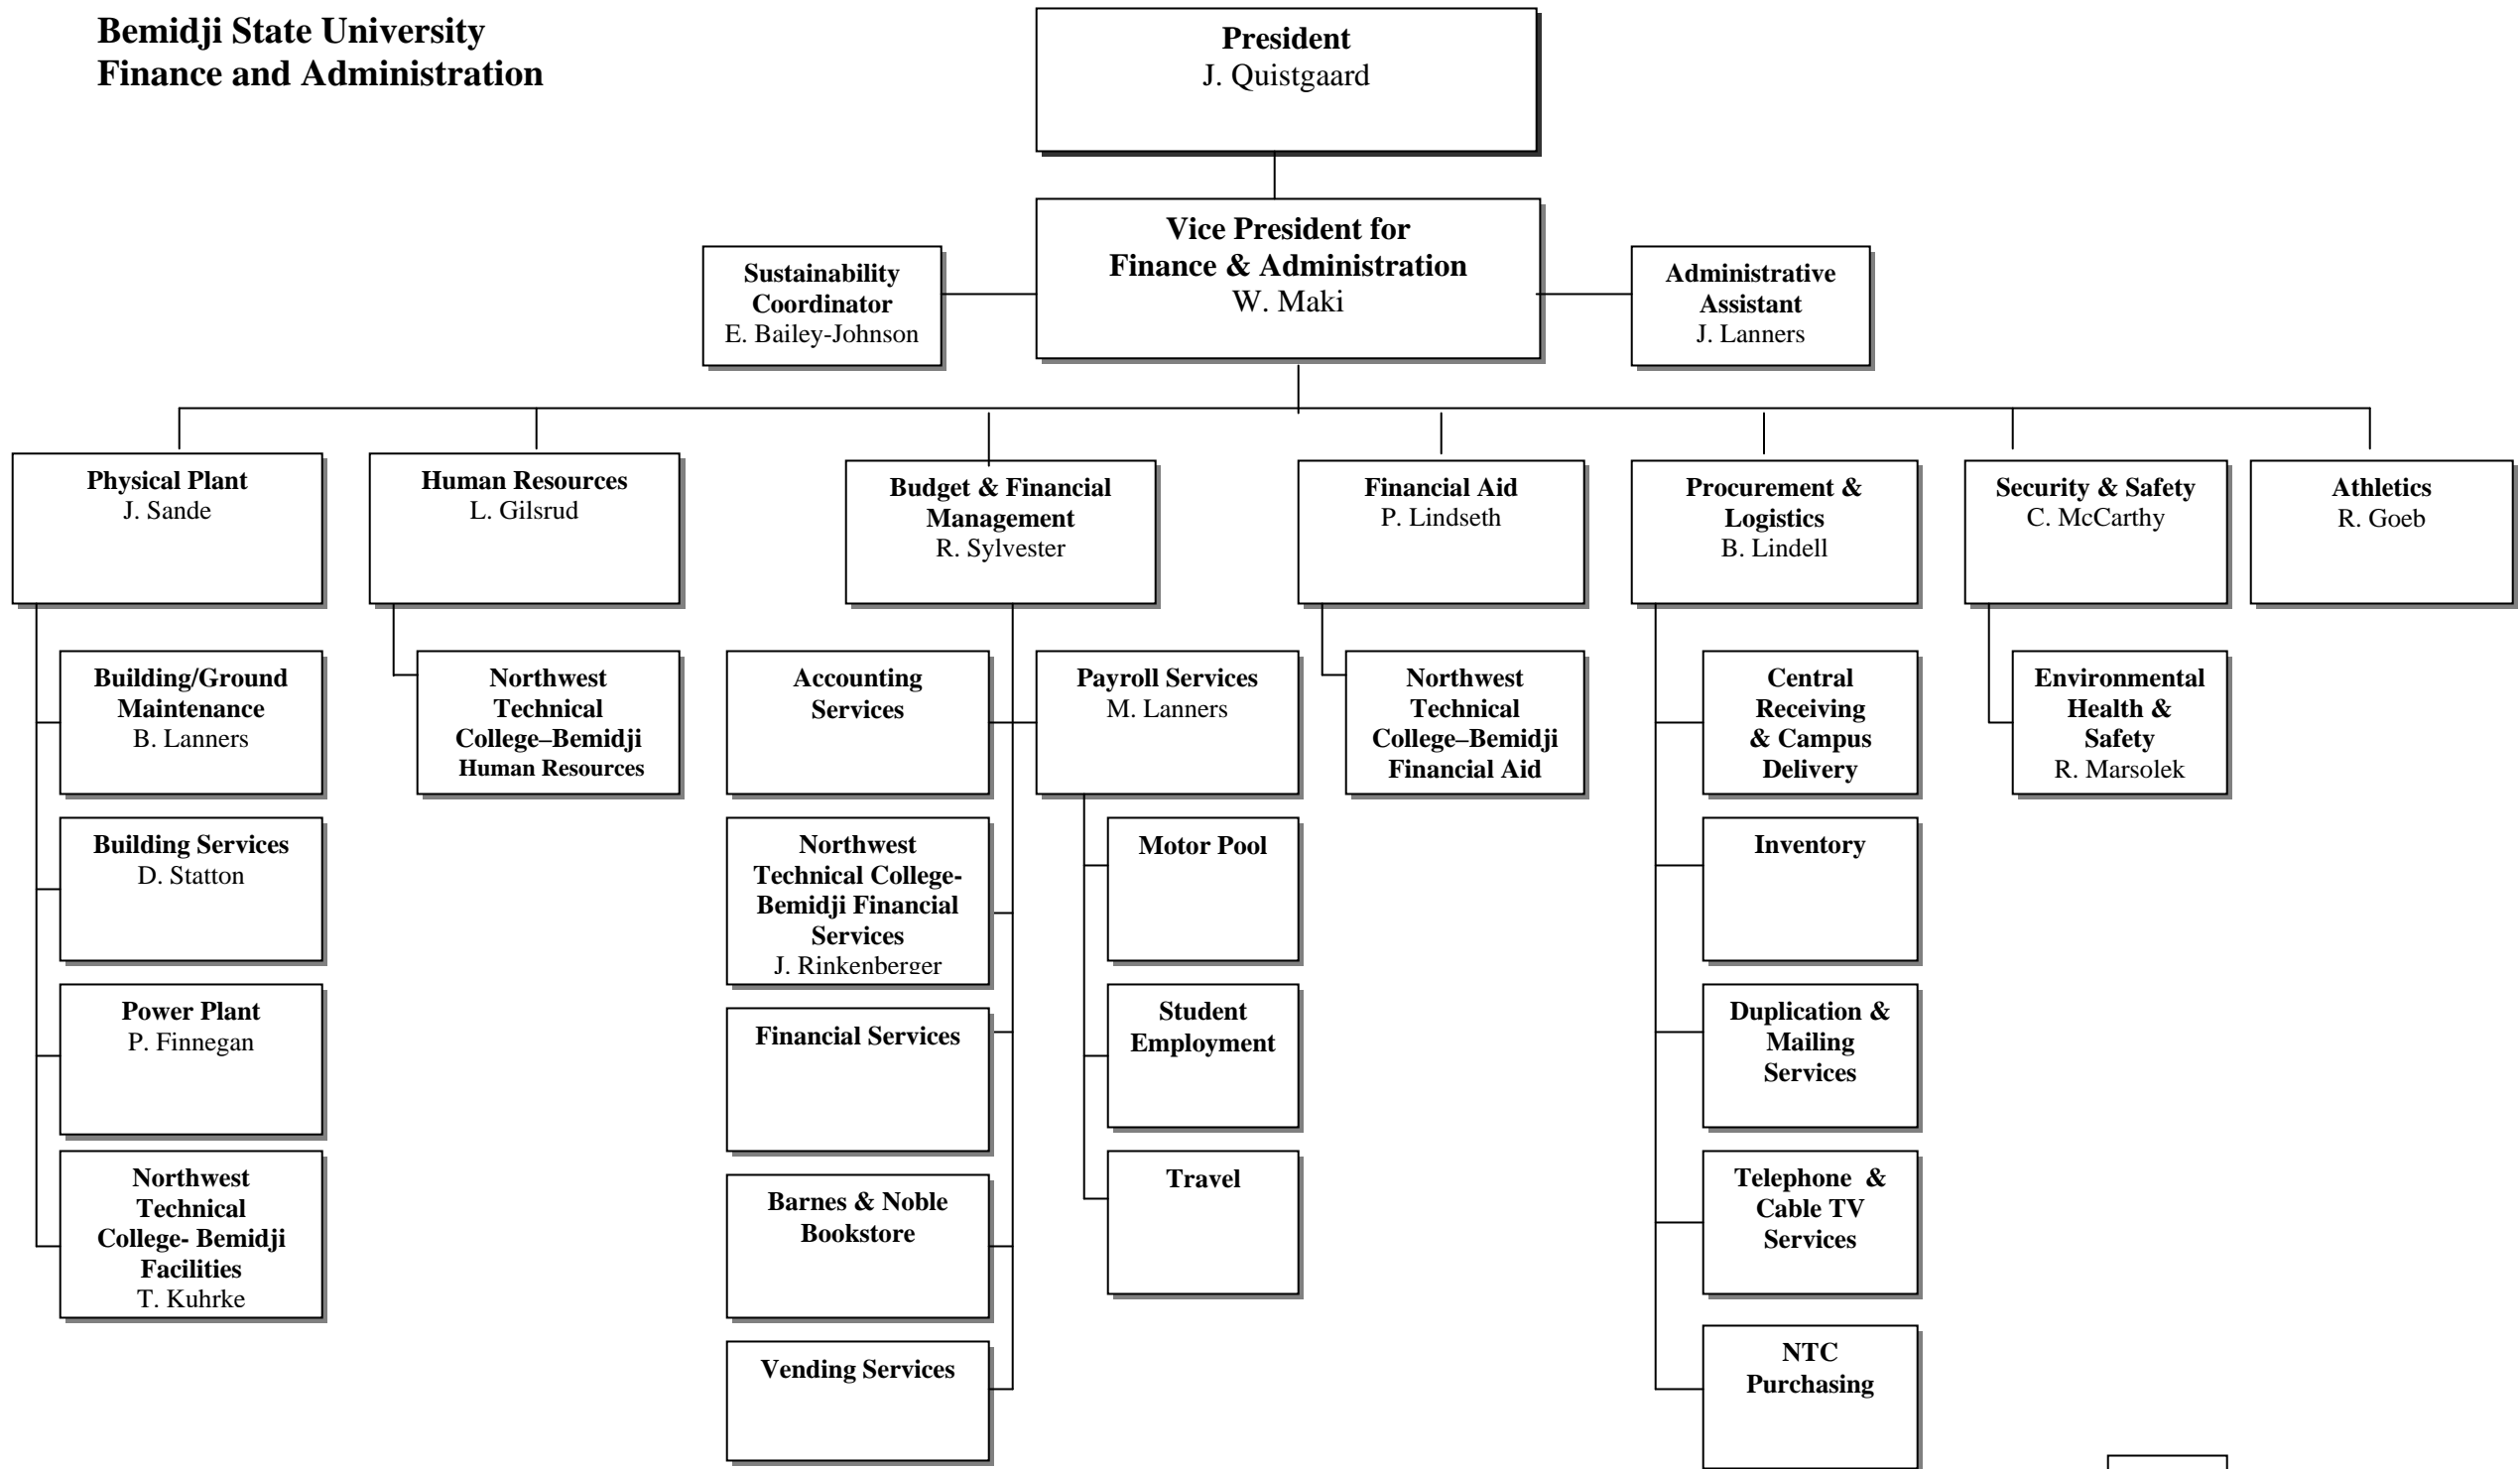

# Bemidji State University

**Academic Affairs**

**Bemidji State University  
Finance and Administration**

**Vice President for  
Student Development &  
Enrollment**  
L. Erwin

# Foundation / Alumni Relations Organizational Chart