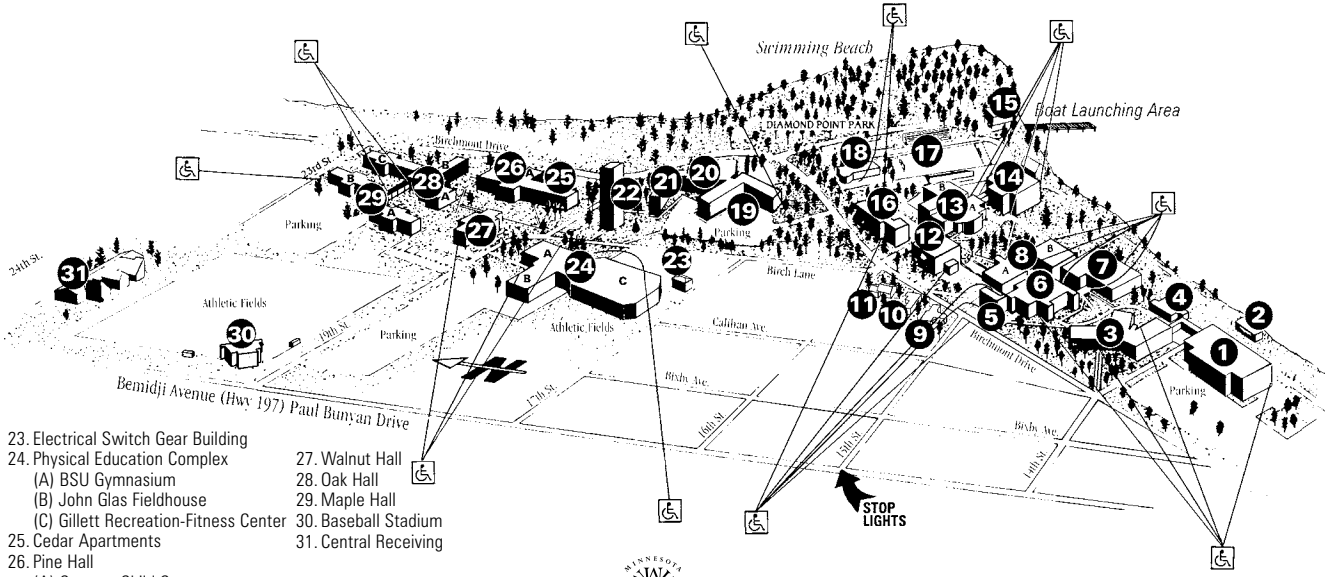

*Check in from 10:15-10:30 am
at the Crying Wolf Room in
Hobson Memorial Union.*

*Campus Preview Day includes
faculty welcome, a tour
of the campus, and lunch.*

Program concludes by 2:00 pm.

We look forward to seeing you!

*Call 1-877-BEMIDJI (236-4354)
to reserve your spot today.*

Campus

PREVIEW DAYS

- 1. Bangsberg Fine Arts Complex
- 2. Peters Aquatic Laboratory
- 3. Deputy Hall
- 4. Heating Plant
- 5. Sanford Hall
- 6. Memorial Hall
- 7. Sattgast Hall of Science
- 8. Hobson Memorial Student Union
 - (A) Upper Union
 - (B) Lower Union
- 9. David Park House
- 10. Phil Sauer House
- 11. Honors House
- 12. A.C. Clark Library
- 13. Bridgeman Hall
- 14. Hagg-Sauer Hall
- 15. Waterfront/Boat House
- 16. Education-Art Building
- 17. Chet Anderson Stadium
- 18. American Indian Resource Center
- 19. Birch Hall
- 20. Decker Hall
- 21. Linden Hall
- 22. Tamarack Hall