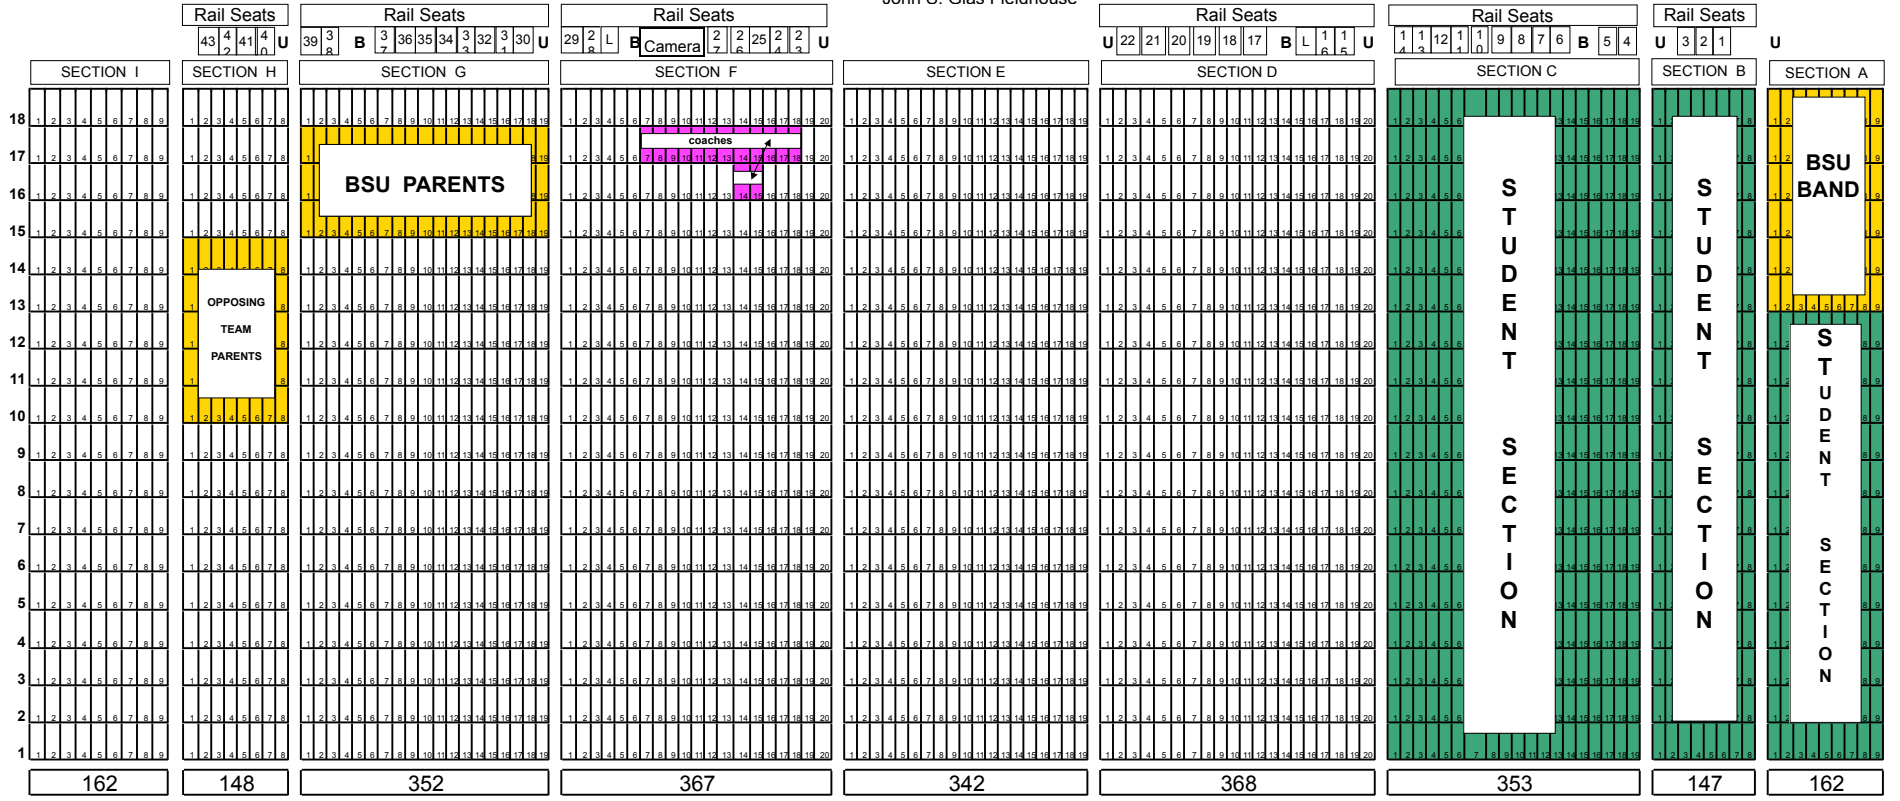

Bemidji State University 2007-2008  
 Men's and Women's NCAA Division 1 Ice Hockey  
 Reserved Seating Chart  
 John S. Glas Fieldhouse

Total Seats  
2415

07-06-06

Blue line ↑      Red Line ↑      Blue line ↑

ICE