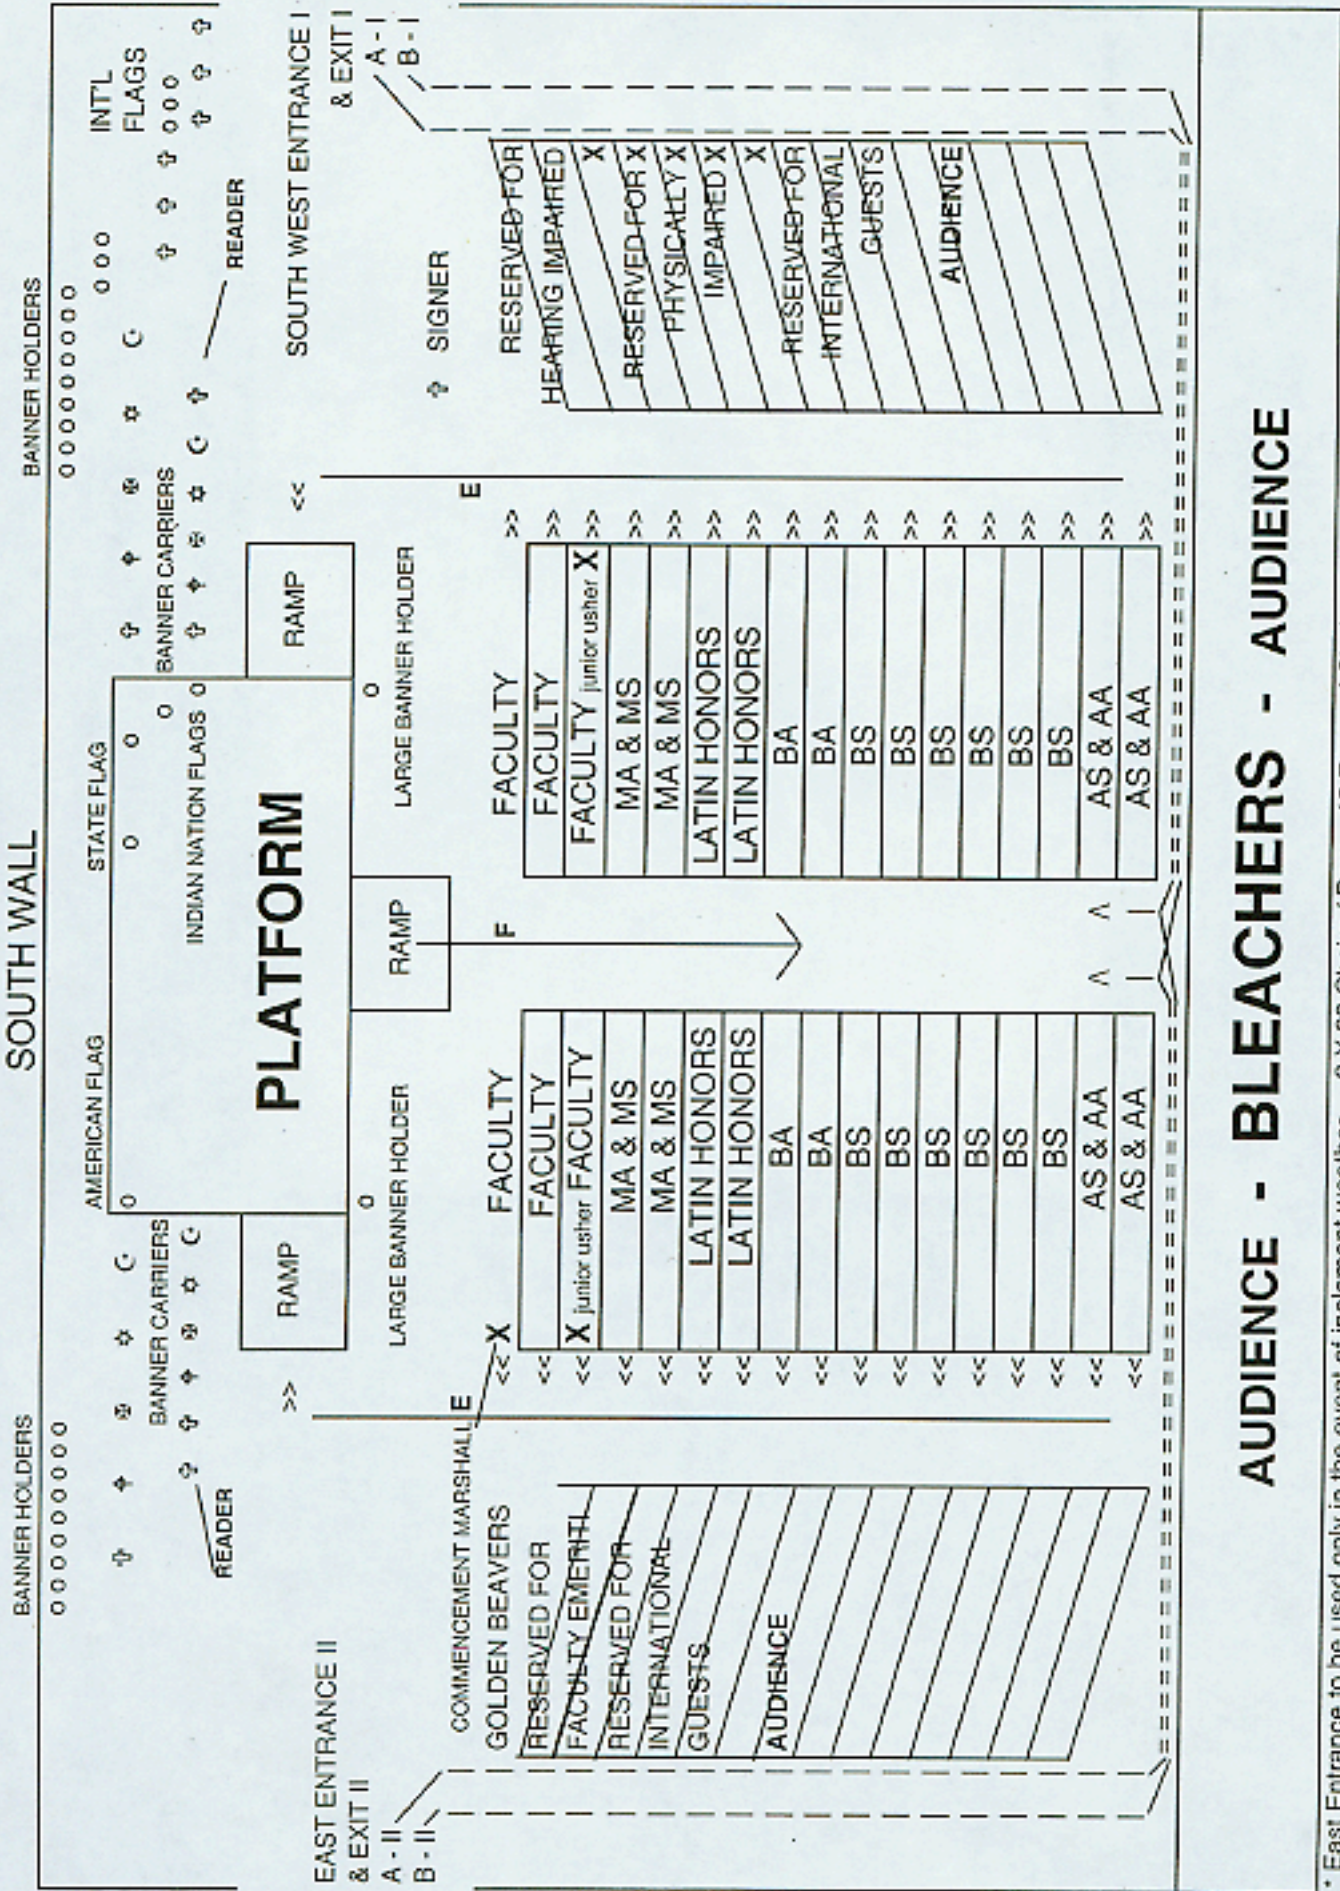

FIELD HOUSE

SOUTH WALL

AUDIENCE - BLEACHERS - AUDIENCE

* East Entrance to be used only in the event of inclement weather. 2 X 28 Chairs / Row 18 Rows of Chairs