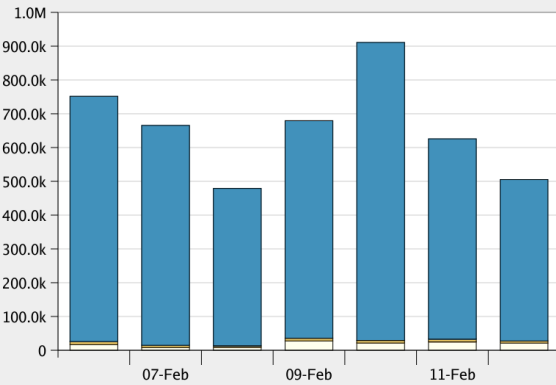

Executive Summary

condor.bemidjstate.edu

06 Feb 2009 00:00 to 12 Feb 2009 23:59 (GMT -0600)

Data in time range: 100.0 % complete

Incoming Mail Graph

Outgoing Mail Graph

Incoming Mail Summary

Message Category	%	Messages
Stopped by Reputation Filtering	96.1%	4.4M
Stopped as Invalid Recipients	0.0%	315
Spam Detected	1.1%	50.1k
Virus Detected	0.0%	30
Stopped by Content Filter	0.0%	0
Total Threat Messages:	97.2%	4.5M
Clean Messages	2.8%	128.9k
Total Attempted Messages:		4.6M

Outgoing Mail Summary

Message Processing	%	Messages
Spam Detected	0.0%	0
Virus Detected	0.0%	0
Stopped by Content Filter	0.0%	0
Clean Messages	100.0%	53.0k
Total Messages Processed:		53.0k

Message Delivery	%	Messages
Hard Bounces	7.5%	3,974
Delivered	92.5%	48.9k
Total Messages Delivered:		52.8k