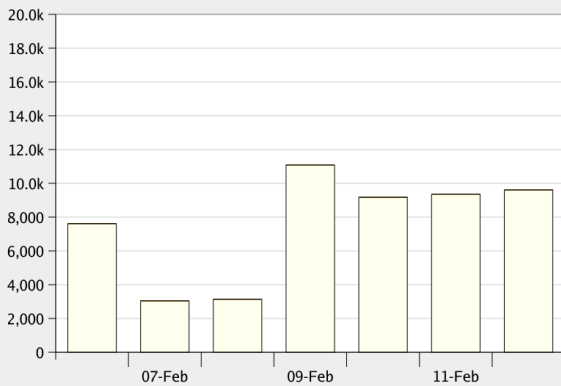

Executive Summary

condor.bemidjstate.edu

06 Feb 2009 00:00 to 12 Feb 2009 23:59 (GMT -0600)

Data in time range: 100.0 % complete

Incoming Mail Graph

Outgoing Mail Graph

Incoming Mail Summary

Message Category	%	Messages
Stopped by Reputation Filtering	96.1%	4.4M
Stopped as Invalid Recipients	0.0%	315
Spam Detected	1.1%	50.1k
Virus Detected	0.0%	30
Stopped by Content Filter	0.0%	0
Total Threat Messages:	97.2%	4.5M
Clean Messages	2.8%	128.9k
Total Attempted Messages:		4.6M

Outgoing Mail Summary

Message Processing	%	Messages
Spam Detected	0.0%	0
Virus Detected	0.0%	0
Stopped by Content Filter	0.0%	0
Clean Messages	100.0%	53.0k
Total Messages Processed:		53.0k

Message Delivery	%	Messages
Hard Bounces	7.5%	3,974
Delivered	92.5%	48.9k
Total Messages Delivered:		52.8k