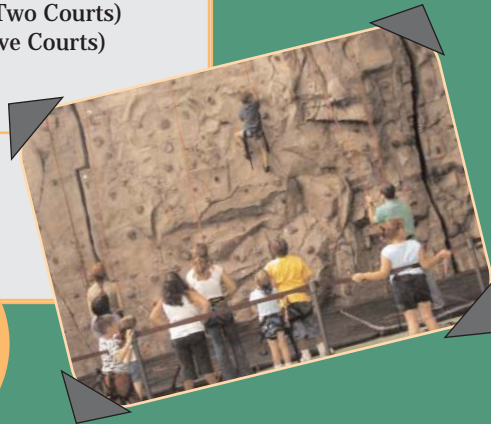

Gillett Recreation-Fitness Center Birthday Parties

| Facilities | Resources | Cost |
|---------------------------|--|---|
| <i>Pool</i> | -Exclusive use of Pool -Lifeguard Provided -3.5-12 feet deep -1 meter diving boards- -20 kids per guard | -\$40/hr (One Guard) -\$70/hr (Two Guards) |
| <i>Climbing Wall</i> | -Exclusive use of Wall -2 Instructors Provided -6 Varying Routes -Equipment Provided -10-15 children allowed | -\$55/hr (Two Instr.) -\$70/hr (Three Instr.) |
| <i>Activity Courts</i> | -Basketball, Volleyball, Tennis -Equipment Provided -Other Activities Upon Approval | -\$35/hr (Two Courts) -\$70/hr (Four Courts) |
| <i>Racquetball Courts</i> | -Exclusive use of Court(s) -Also adaptable to Walleyball! | -\$35/hr (One/Two Courts) -\$70/hr (All Five Courts) |
| <i>Rec Lobby</i> | -Three six foot tables provided -Tablecloths/Balloons Provided -15 Chairs Provided | -\$10 Set Up |

CALL TODAY!
 218-755-4140

We are excited to have partnered with Keith's Pizza of Bemidji. For only \$115 you will receive our Birthday Party Package! Groups of 15 or less on Saturdays from 10:00am - 1:00pm will receive one hour of rock climbing, followed by an hour of swimming. Once out of the pool, satisfy your childrens' appetite with a delicious slice of KEITH'S Italian Pizza! We will provide the set up and Keith's Pizza will supply the feast, 3 large one topping pizzas along with three 2-liter pops. Make your reservation today as availability is limited, (218) 755-4140