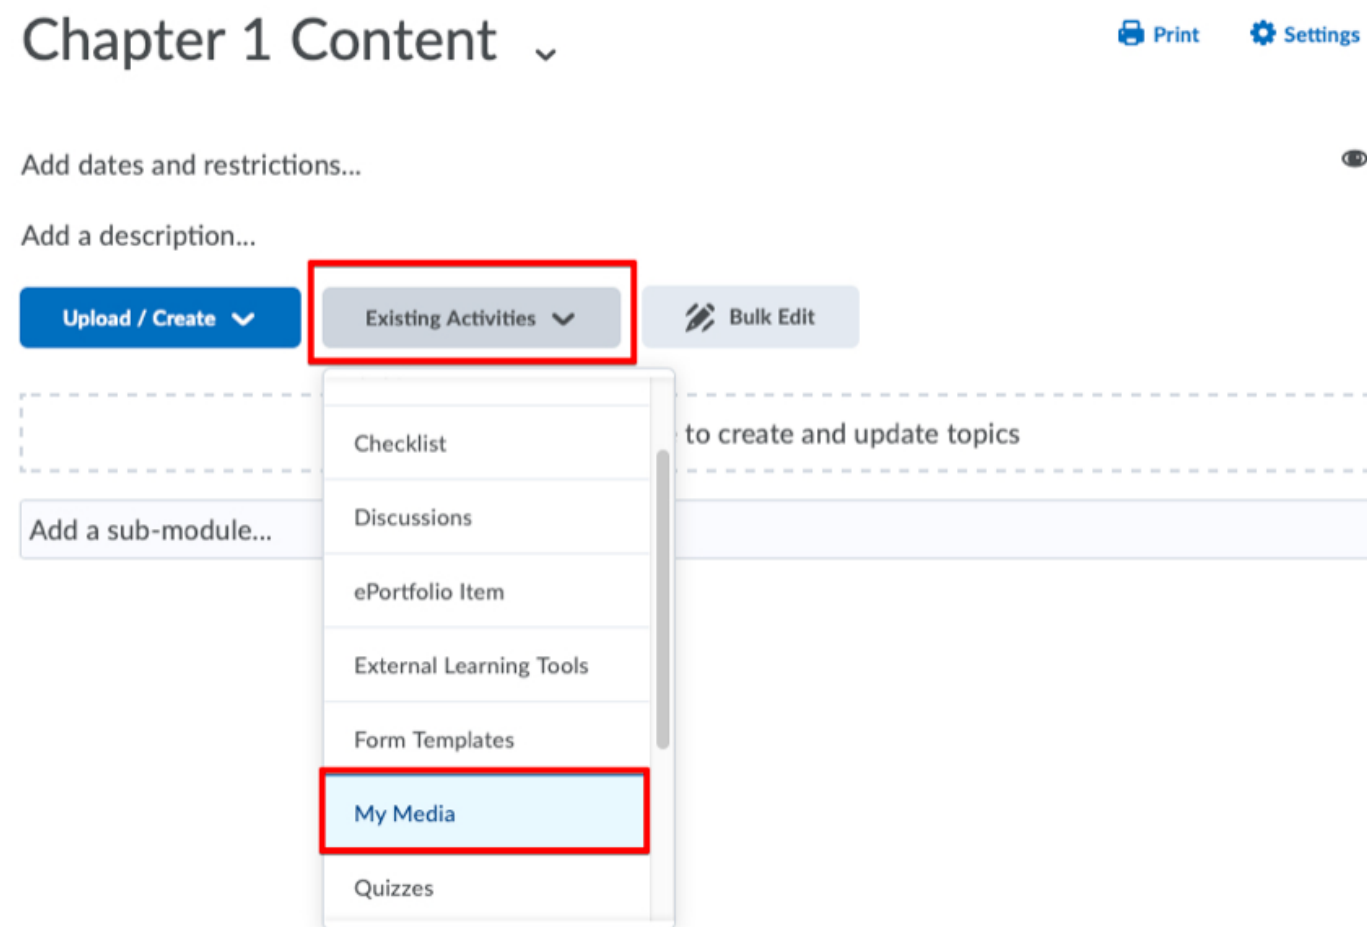

Add MediaSpace Video to D2L Using Existing Activities

Tags: [D2L Brightspace](#), [MediaSpace](#)

Embed your MediaSpace video in D2L Brightspace using the Existing Activities button.

1. Click the **Existing Activities** button in a course content module. *Select My Media* (this will show your MediaSpace files)