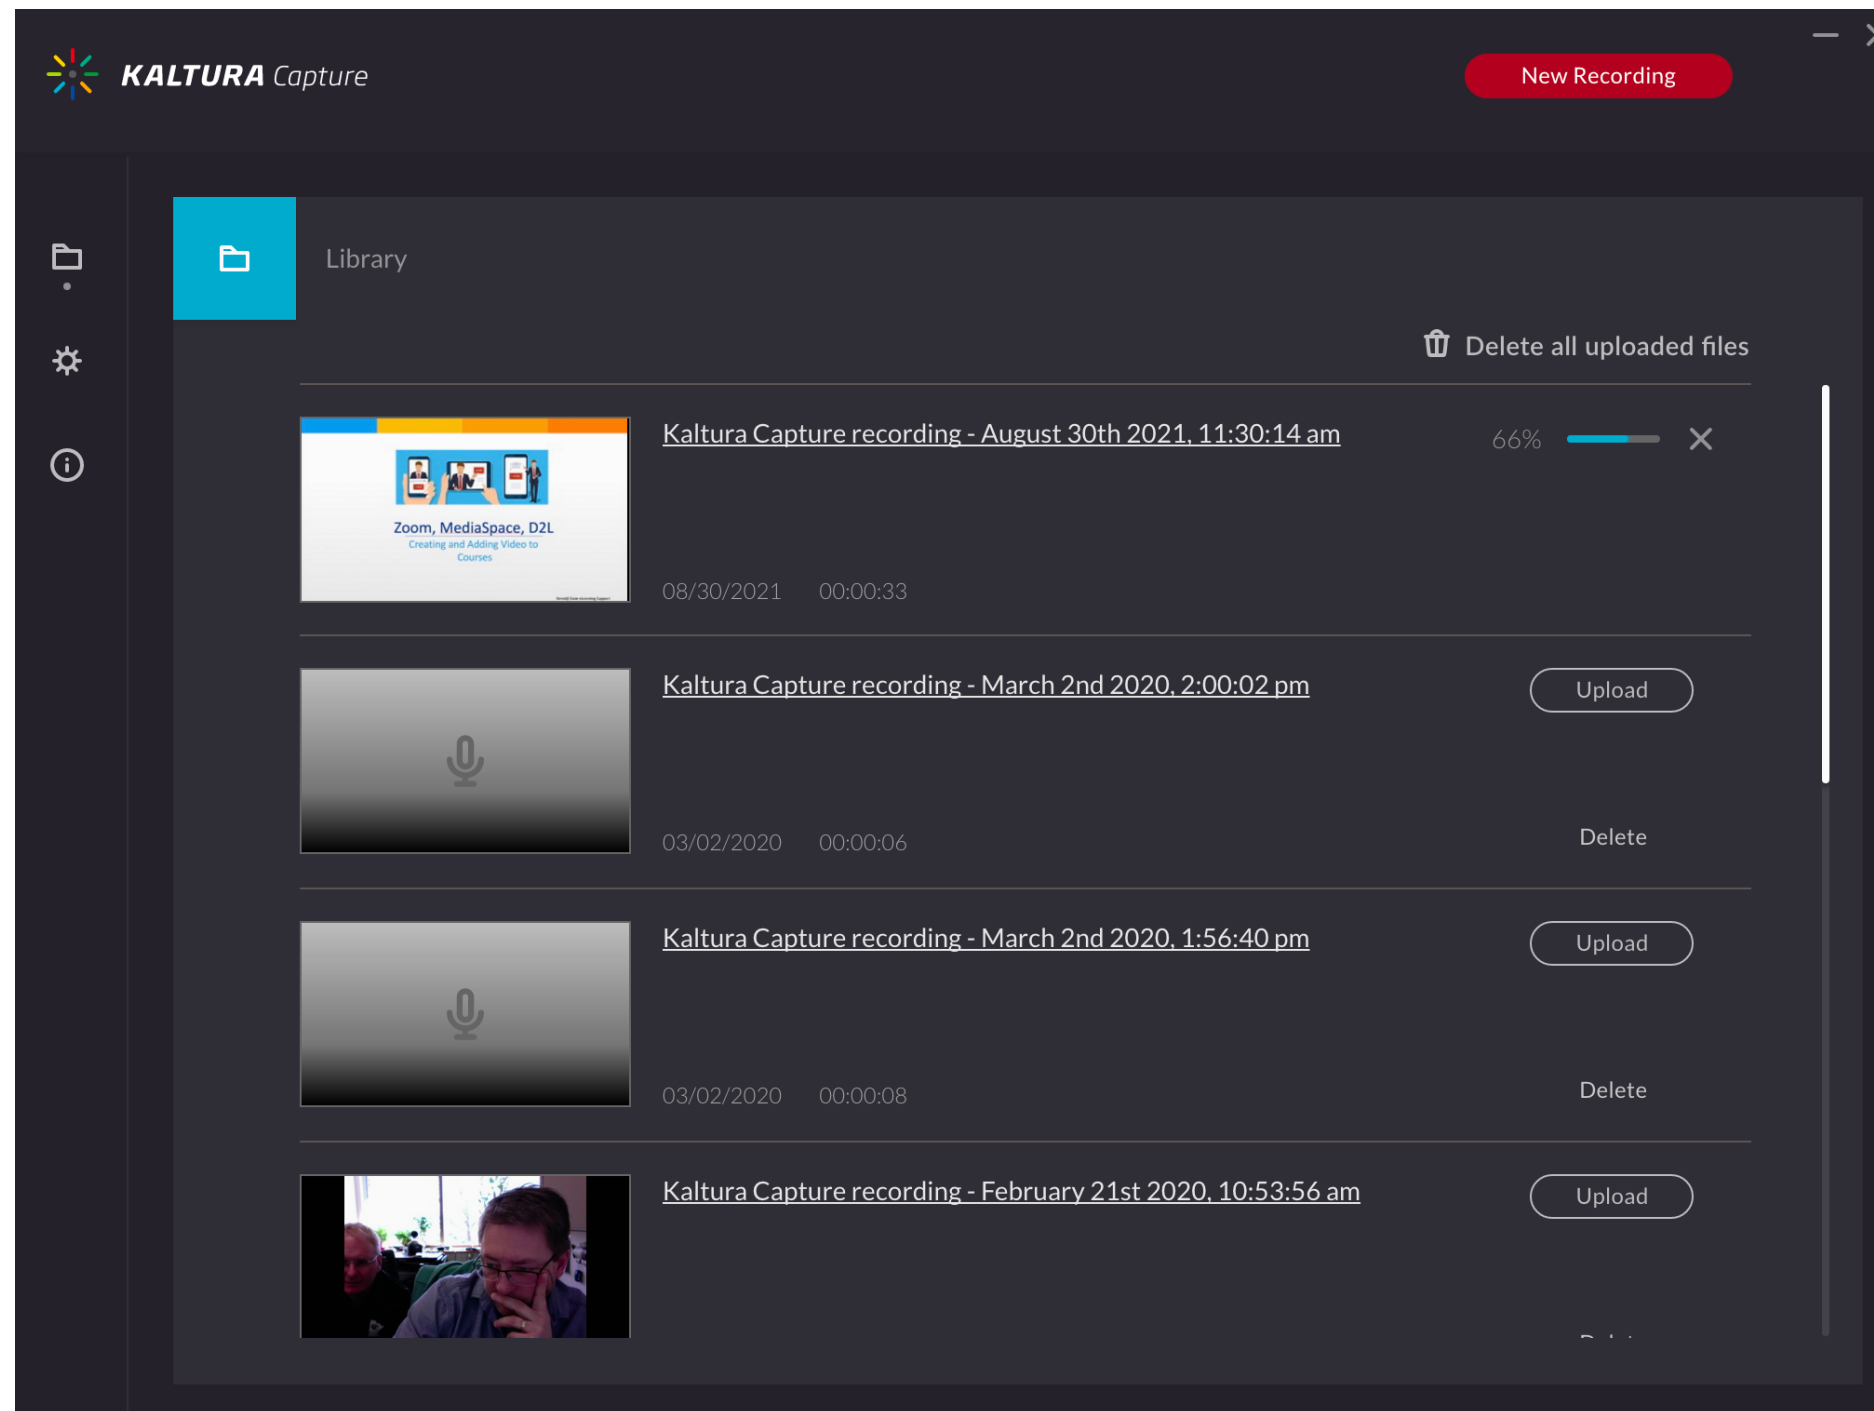

Kaltura Capture

Kaltura Personal Capture for Education, part of the Kaltura Capture Suite, combines an intuitive interface with a user-centric experience and interactive viewing to enable easy personal video creation on campus, from the office, at home, or on-the-go.