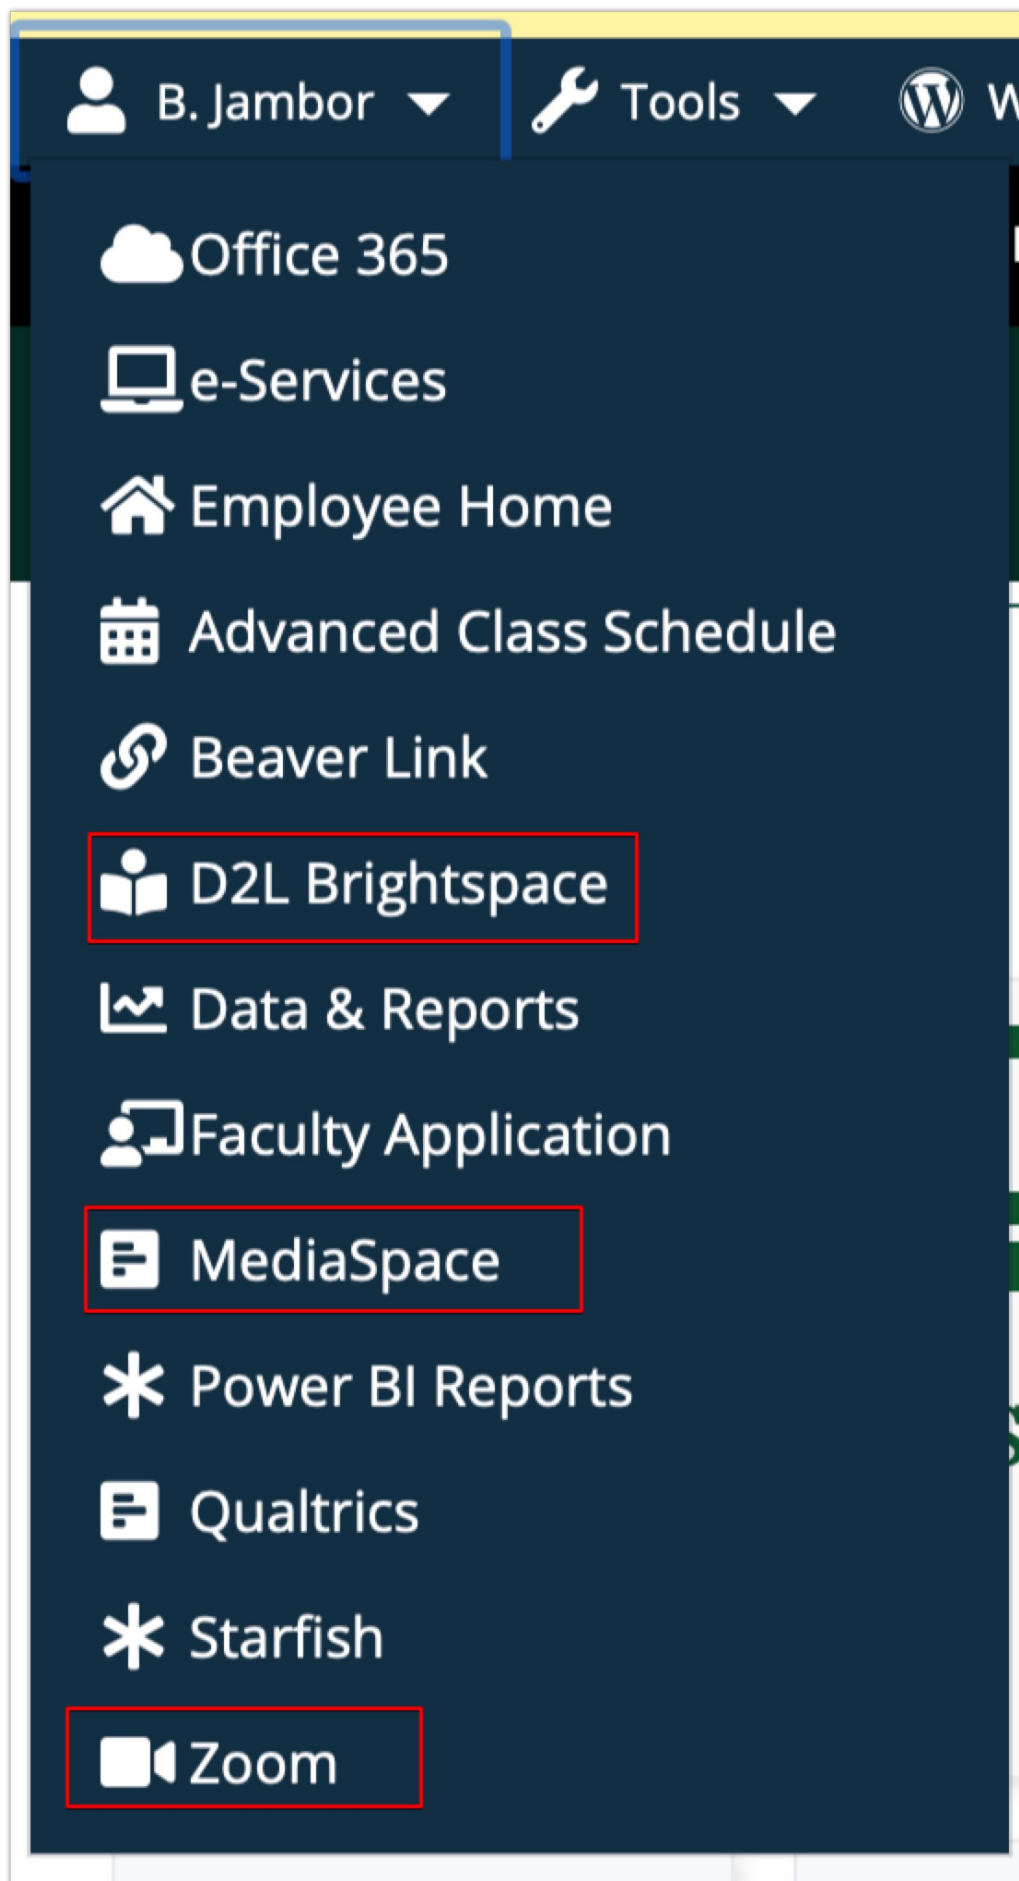

Zoom, MediaSpace, D2L

Creating and Adding Video to Courses

D2L, MediaSpace & Zoom

Available from your name dropdown in MyBSU

Conferencing software service offers immersive online meeting experiences for small group collaboration, virtual classrooms and large scale webinars. Meetings can be recorded and shared. This service is provided free to all Faculty, Staff and Students by MinnState. Access your account at <https://minnstate.zoom.us> log in with your StarID:

Zoom Links:

[Installing Minnstate SSO Version](#)

[Video Tutorials](#)

[More Zoom Help](#)

How to install the Zoom client and sign in for the first time.

Tags: **Work from home**, **Zoom**

1. Go to the following website: <https://minnstate.zoom.us>
2. At the bottom of the page *click Download Client*.