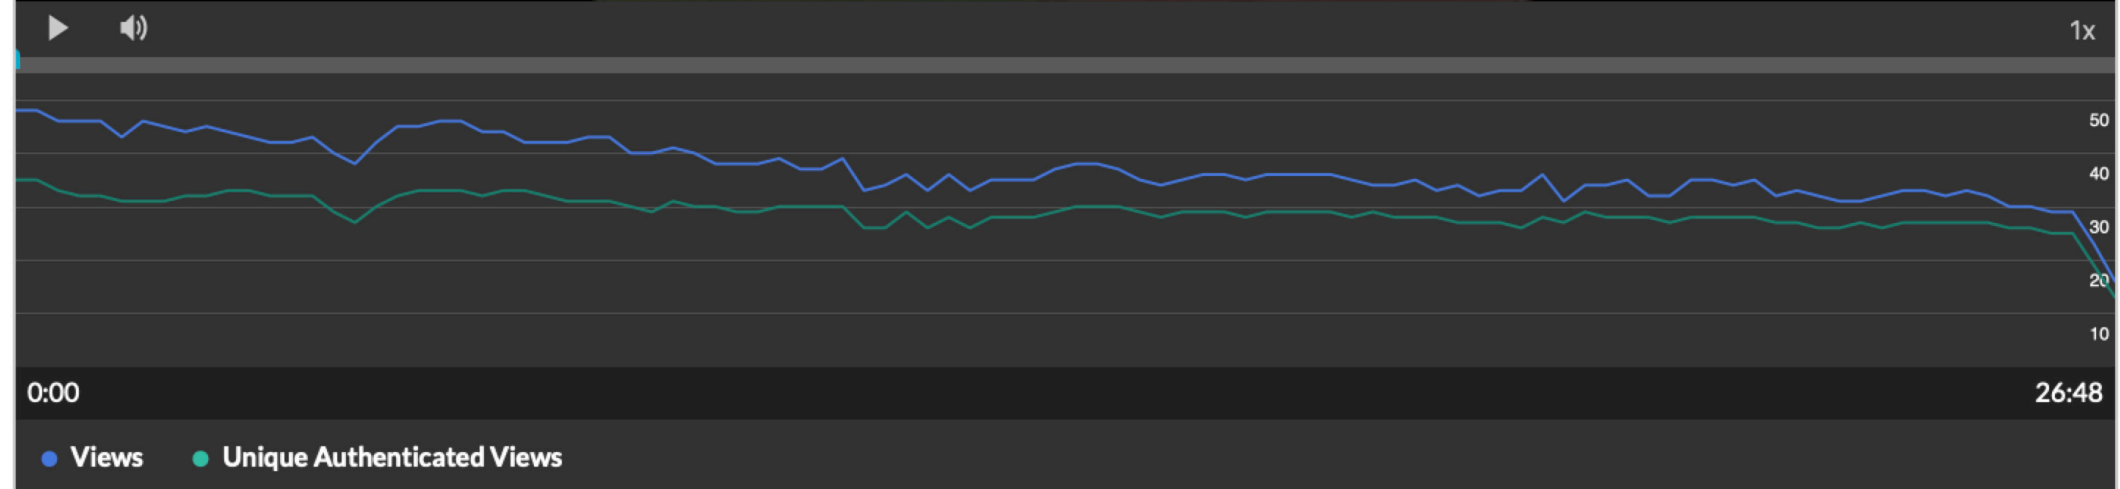

Who is Watching?

ACTIONS ▾

- Edit
- Publish
- Add to playlist
- Analytics
- Add to Watch Later
- Caption & Enrich
- Launch Editor
- Delete

139 Player Impressions	68 Plays	44 Unique Viewers	978.2 Minutes Viewed	53.2% Avg. Completion Rate	Social Highlights 0 Shares

71 Users [^ Hide Engagement Per User](#)

	Player Impressions	Plays ▾	Avg. Completion Rate	Total Completion Rate
	8	5	86.8%	100%
	5	4	23.3%	89%
	4	3	33%	99%
	8	2	0%	0%
	2	2	52.5%	98%
	2	2	57.5%	94%
	4	2	59.5%	96%
Brian Jambor	11	2	0%	0%