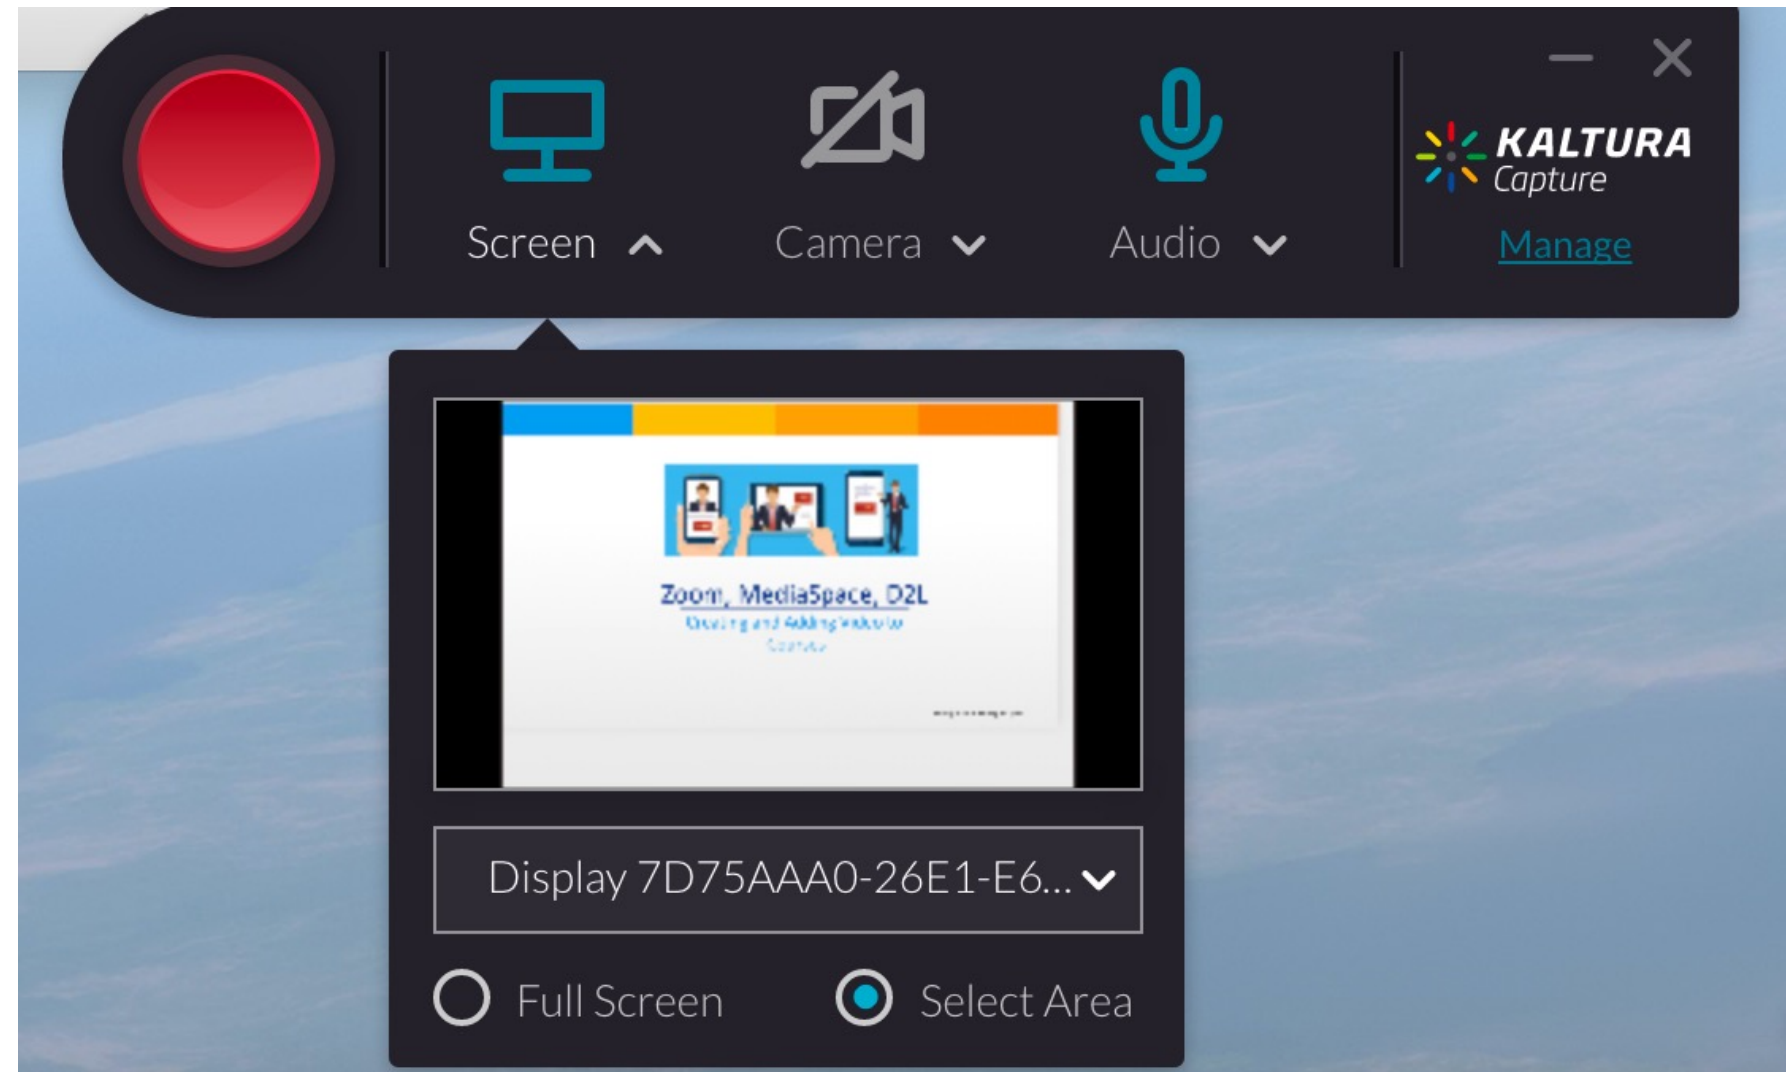

Kaltura Capture

Kaltura Personal Capture for Education, part of the Kaltura Capture Suite, combines an intuitive interface with a user-centric experience and interactive viewing to enable easy personal video creation on campus, from the office, at home, or on-the-go.