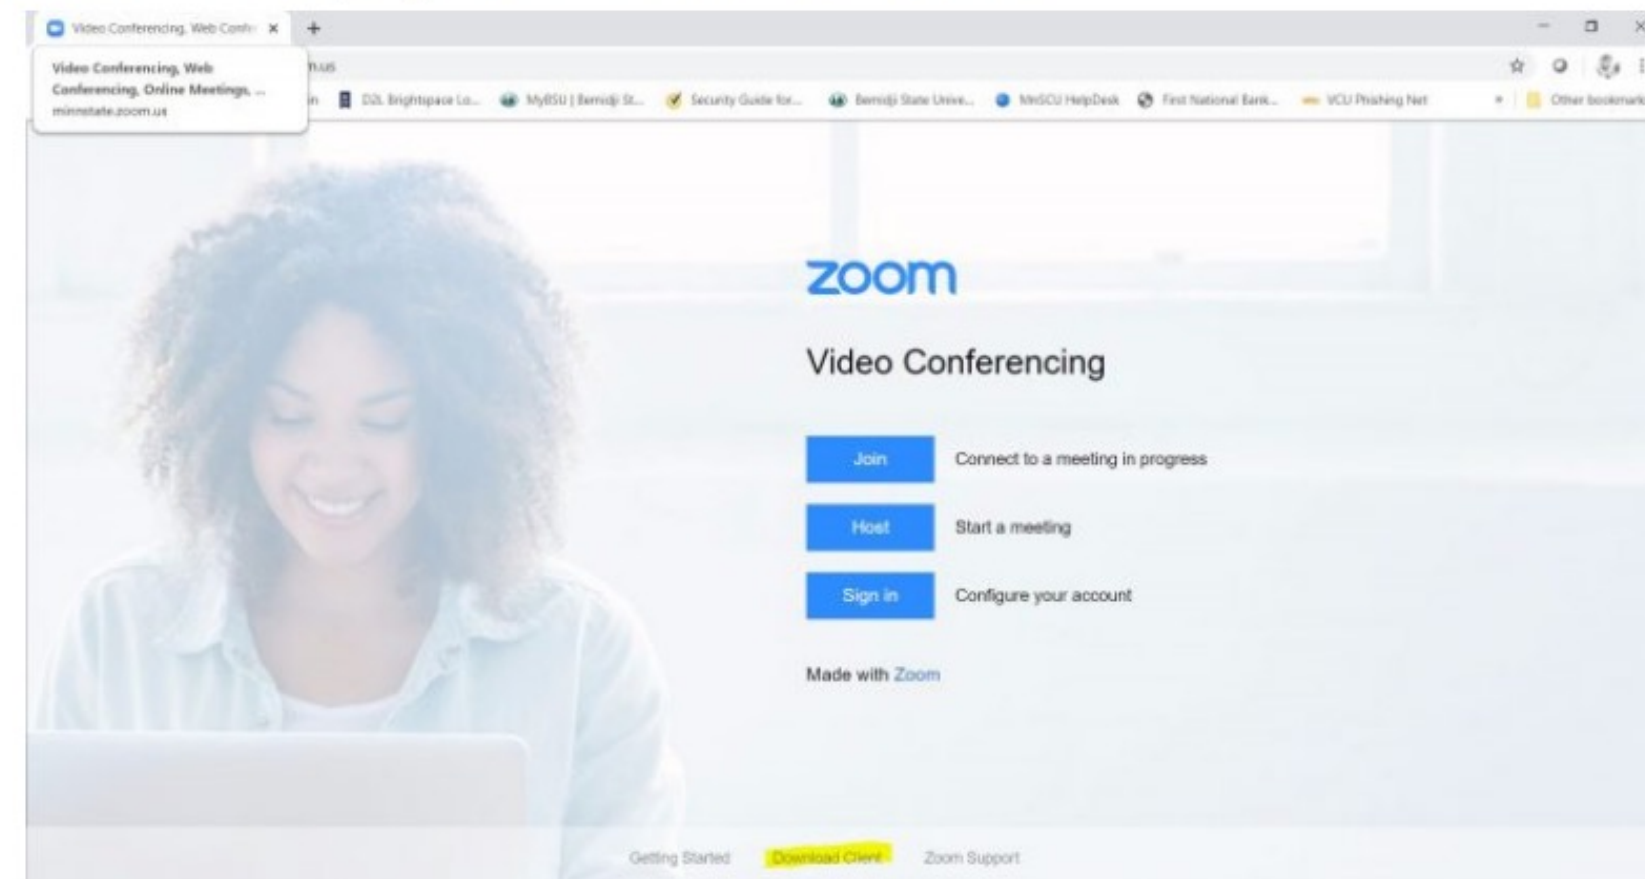

Zoom, MediaSpace, D2L

Creating and Adding Video to Courses

D2L, MediaSpace & Zoom

Available from your name dropdown in MyBSU

Conferencing software service offers immersive online meeting experiences for small group collaboration, virtual classrooms and large scale webinars. Meetings can be recorded and shared. This service is provided free to all Faculty, Staff and Students by MinnState. Access your account at <https://minnstate.zoom.us> log in with your StarID:

Zoom Links:

[Installing Minnstate SSO Version](#)

[Video Tutorials](#)

[More Zoom Help](#)

How to install the Zoom client and sign in for the first time.

Tags: **Work from home**, **Zoom**

1. Go to the following website: <https://minnstate.zoom.us>
2. At the bottom of the page *click Download Client*.

- Start a Zoom meeting
- Share Content
- Record Zoom meeting –To The Cloud
[-Recording Settings on the Zoom Portal](#)
- Zoom Recordings Saved for 365 Days on the Zoom Portal
- Zoom Recordings are automatically sent to your Kaltura MediaSpace

MediaSpace is a cloud-based web service developed by Kaltura which facilitates the conversion and distribution of various audio and video media formats.

The screenshot displays the MediaSpace interface for a user named Brian Jambor. The top navigation bar includes the Minnesota State logo, a search bar, and options for 'ADD NEW' and 'BRIAN JAMBOR'. The main section is titled 'My Media' and features a search bar and filter options. The filter settings are 'Search In: All Fields' and 'Sort By: Creation Date - Descending'. The media list contains four items: