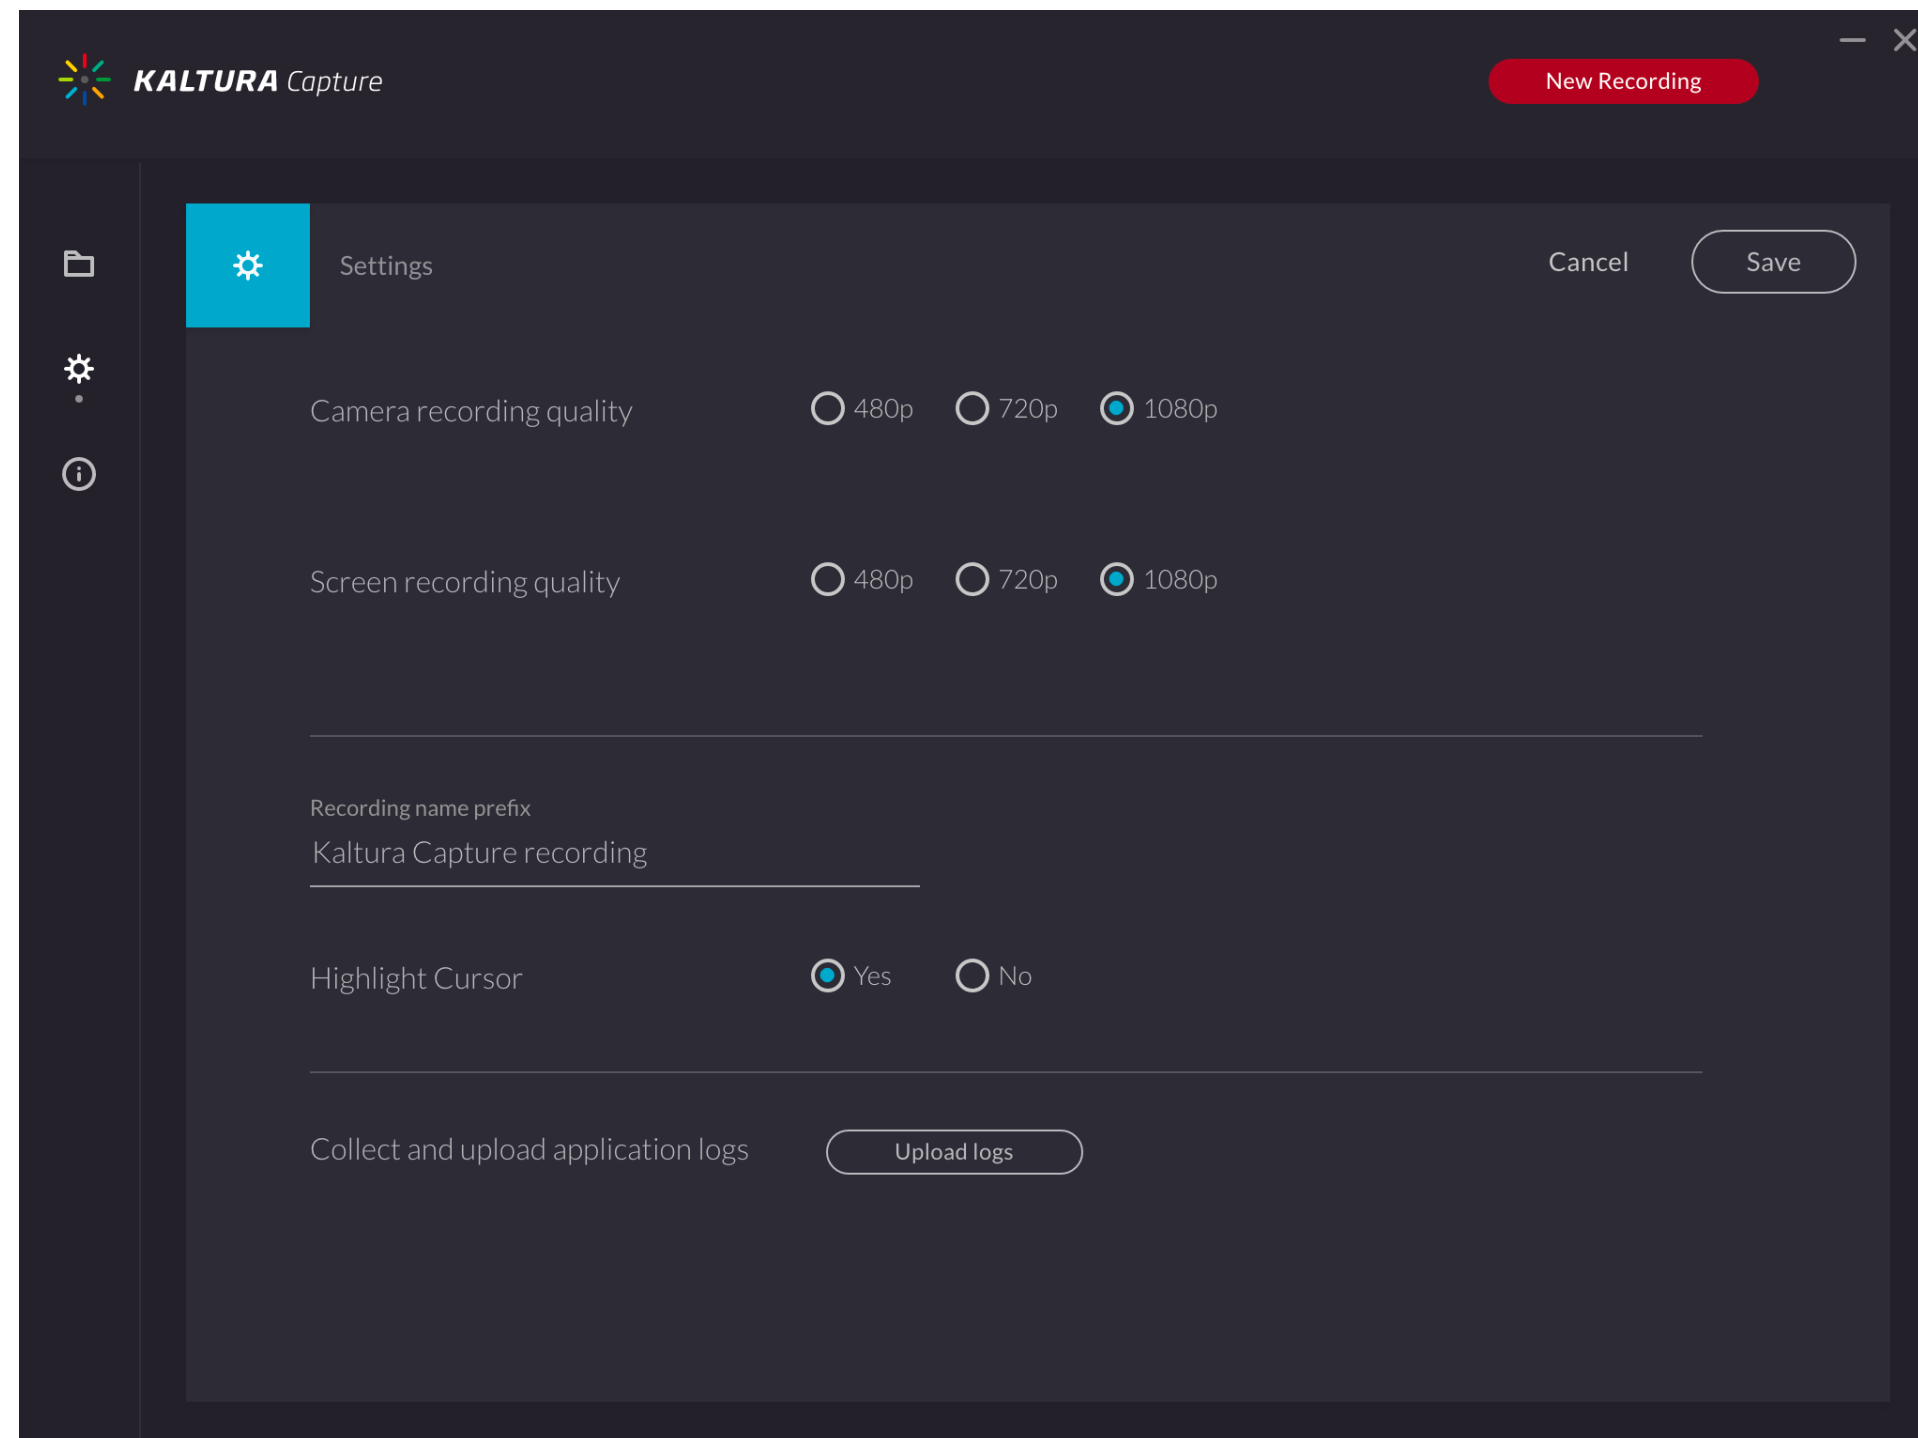

Kaltura Capture

Kaltura Personal Capture for Education, part of the Kaltura Capture Suite, combines an intuitive interface with a user-centric experience and interactive viewing to enable easy personal video creation on campus, from the office, at home, or on-the-go.