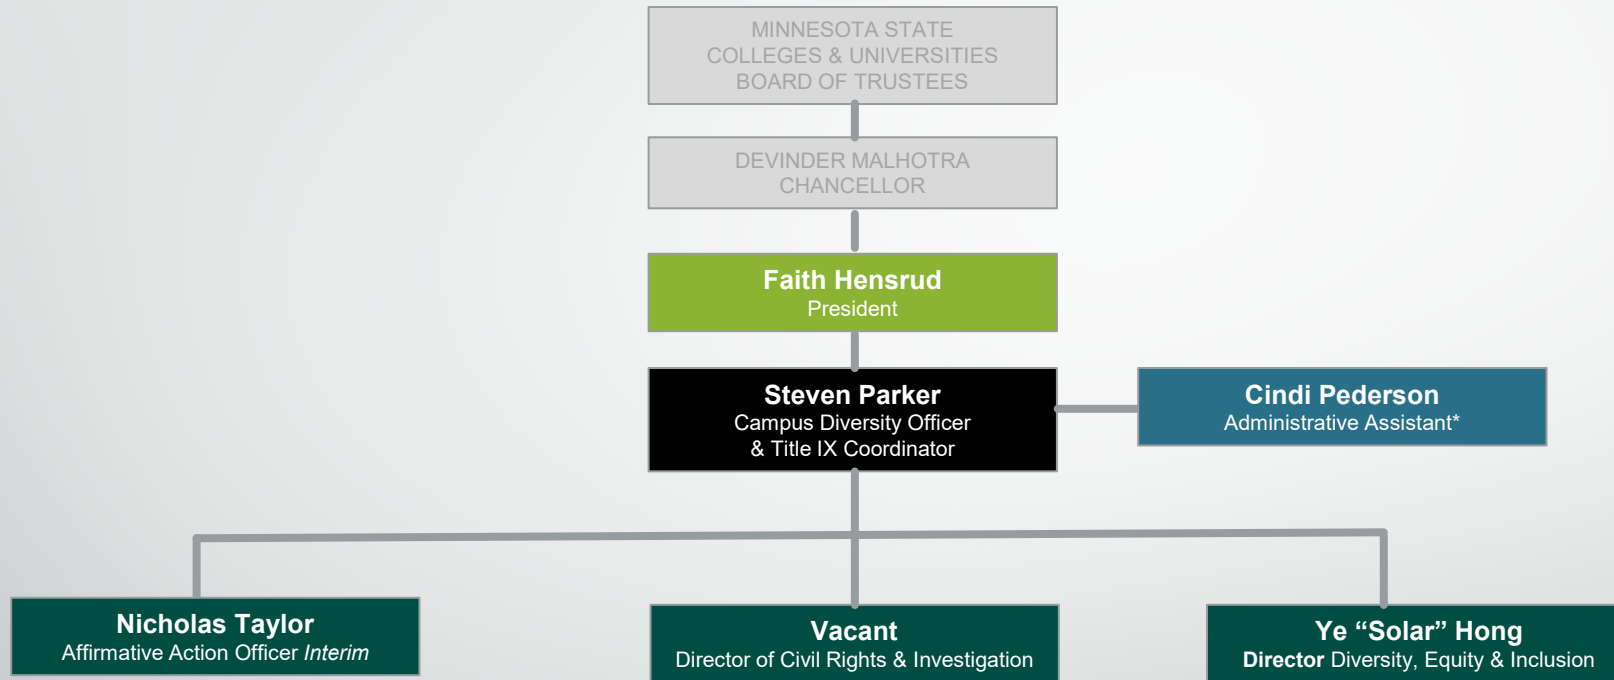

BEMIDJI STATE UNIVERSITY
NORTHWEST TECHNICAL COLLEGE
CAMPUS DIVERSITY OFFICER
ORGANIZATION CHART

*Denotes dual reporting line to Associate VP for Student Life & Success for student life activities.