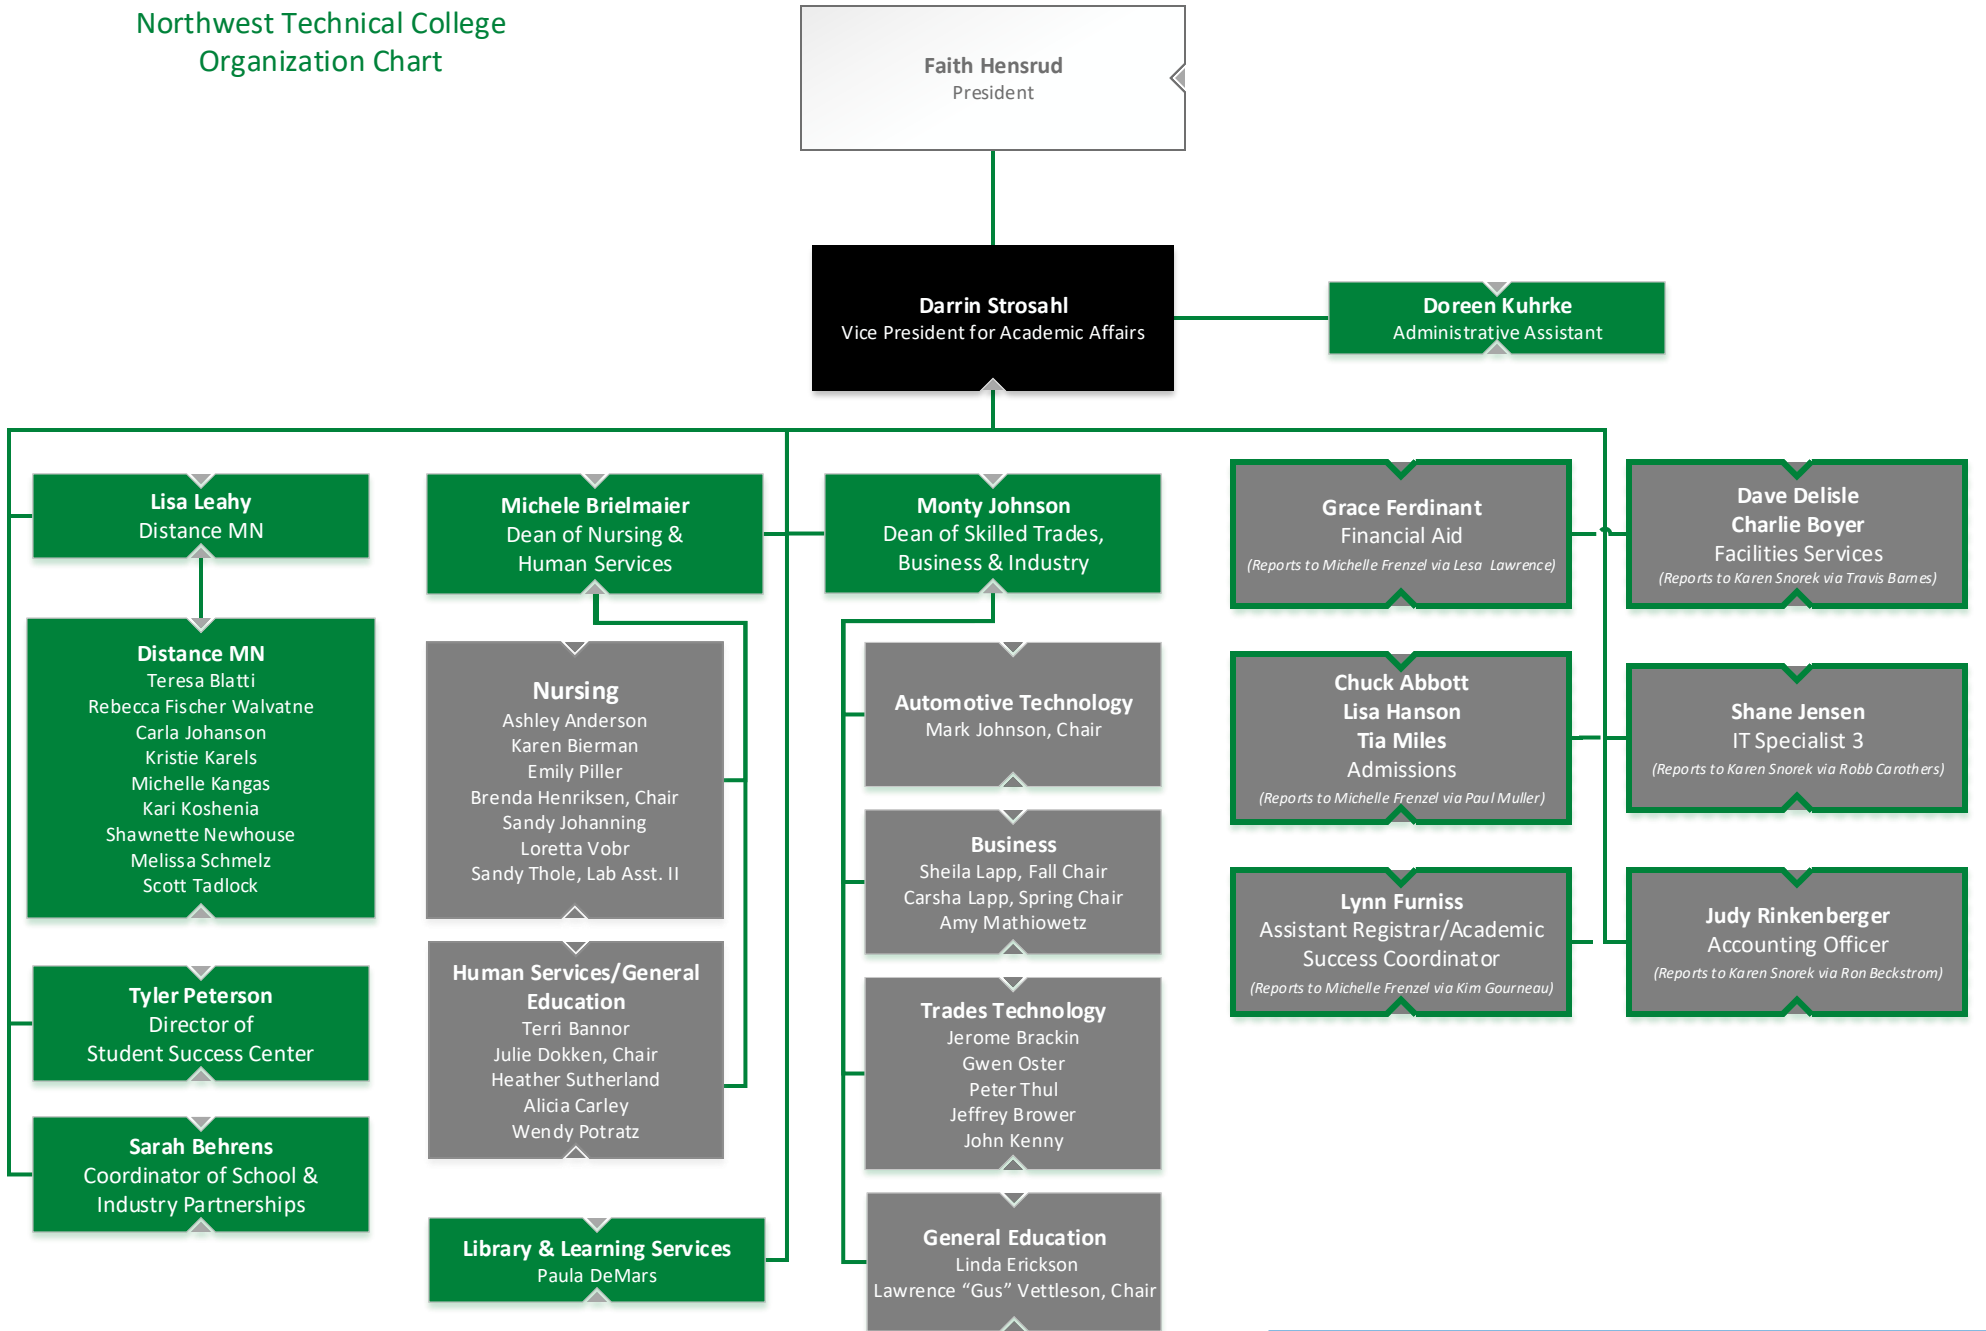

Northwest Technical College
Organization Chart

Key:

- Direct Reports
- - - NTC Employee with a direct report to BSU Employee