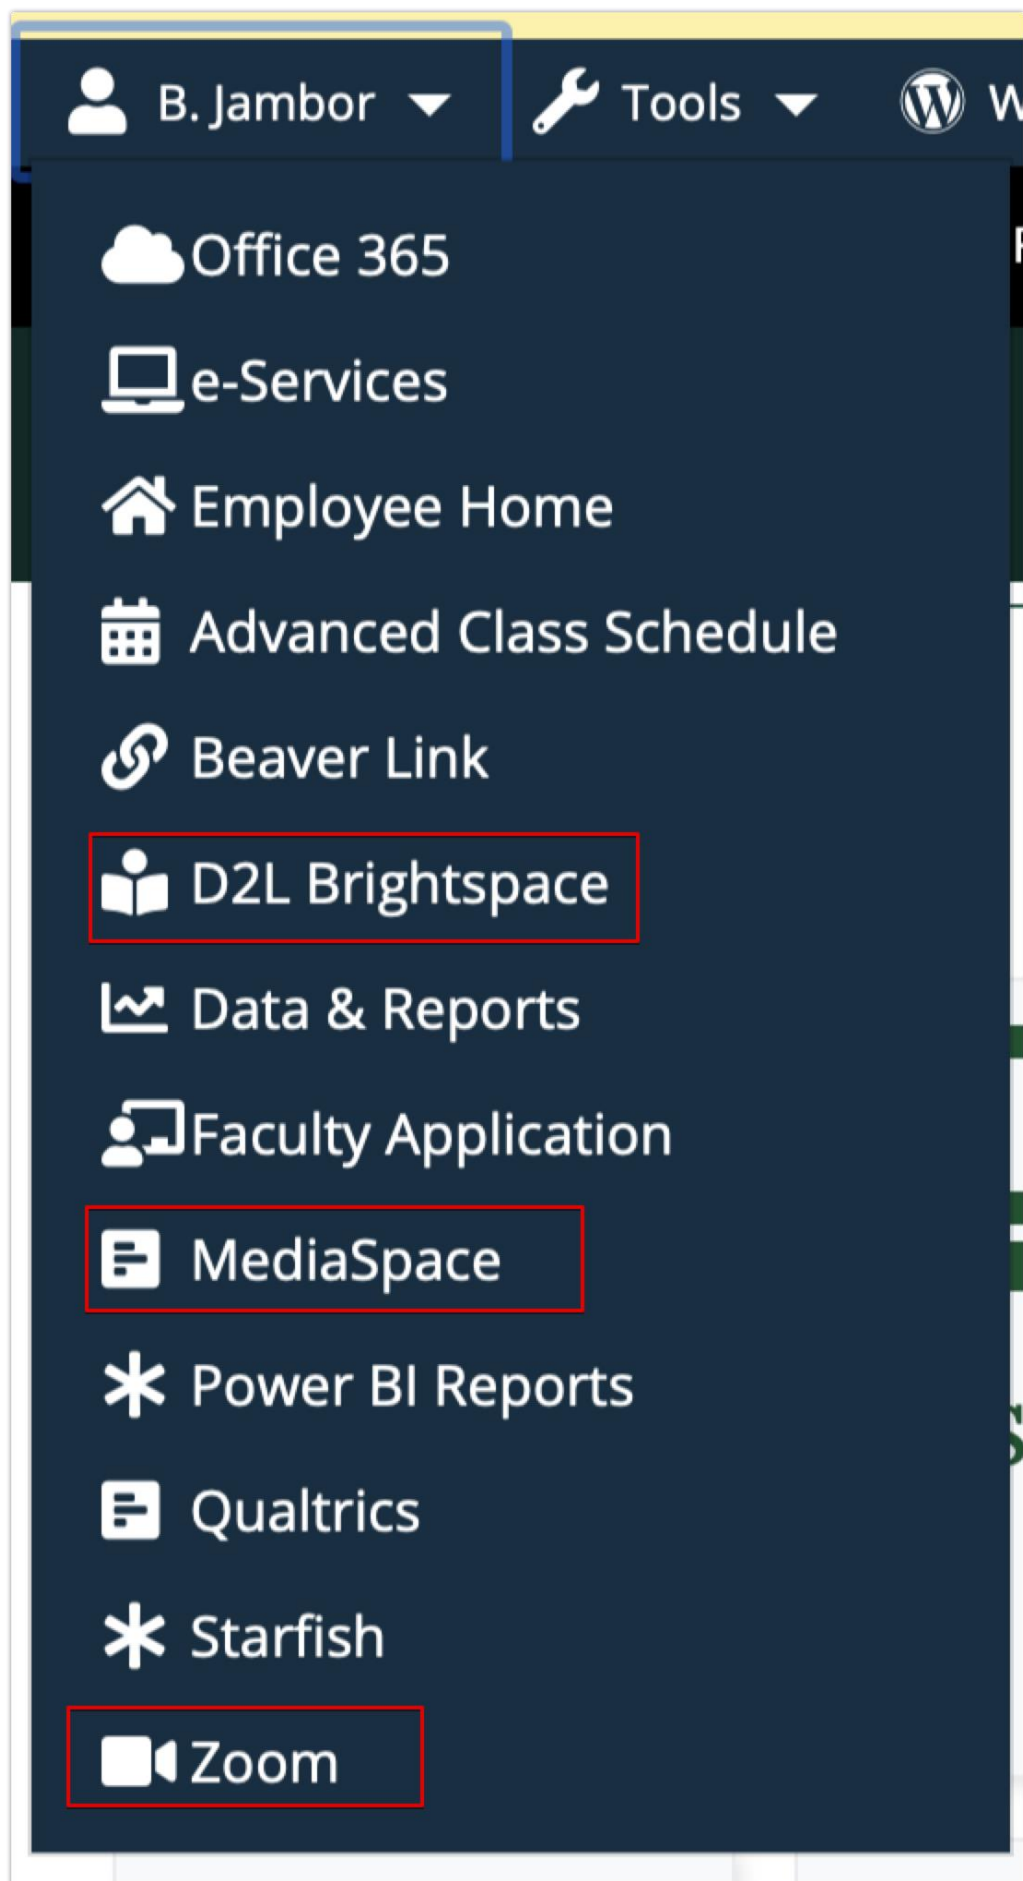

# Zoom, MediaSpace, D2L

Creating and Adding Video to  
Courses

## D2L, MediaSpace & Zoom

Available from your name dropdown in MyBSU

Conferencing software service offers immersive online meeting experiences for small group collaboration, virtual classrooms and large scale webinars. Meetings can be recorded and shared. This service is provided free to all Faculty, Staff and Students by MinnState. Access your account at <https://minnstate.zoom.us> log in with your StarID: