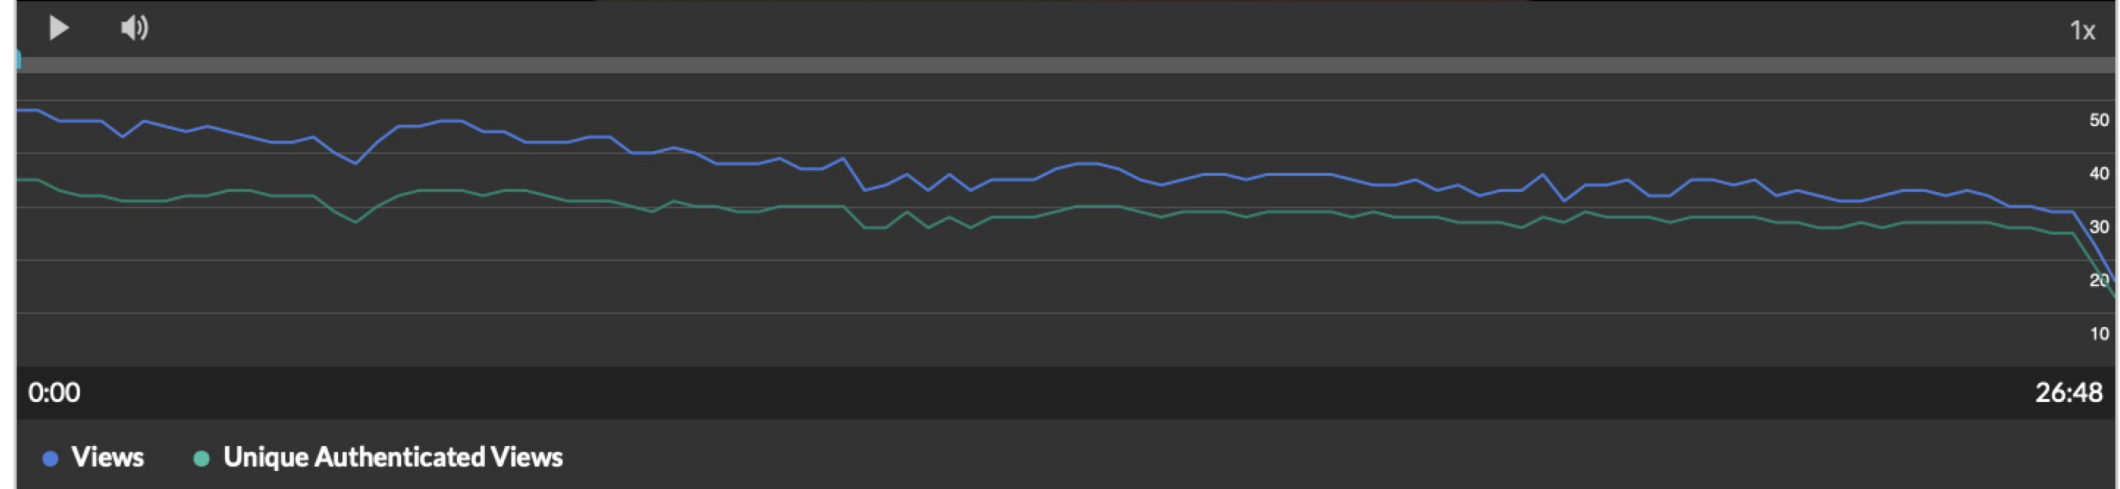

Who is Watching?

ACTIONS ▾

- Edit
- Publish
- Add to playlist
- Analytics
- Add to Watch Later
- Caption & Enrich
- Launch Editor
- Delete

139 Player Impressions	68 Plays	44 Unique Viewers	978.2 Minutes Viewed	53.2% Avg. Completion Rate	Social Highlights 0 Shares

71 Users ^ Hide Engagement Per User

	Player Impressions	Plays ▾	Avg. Completion Rate	Total Completion Rate
	8	5	86.8%	100%
	5	4	23.3%	89%
	4	3	33%	99%
	8	2	0%	0%
	2	2	52.5%	98%
	2	2	57.5%	94%
	4	2	59.5%	96%
Brian Jambor	11	2	0%	0%