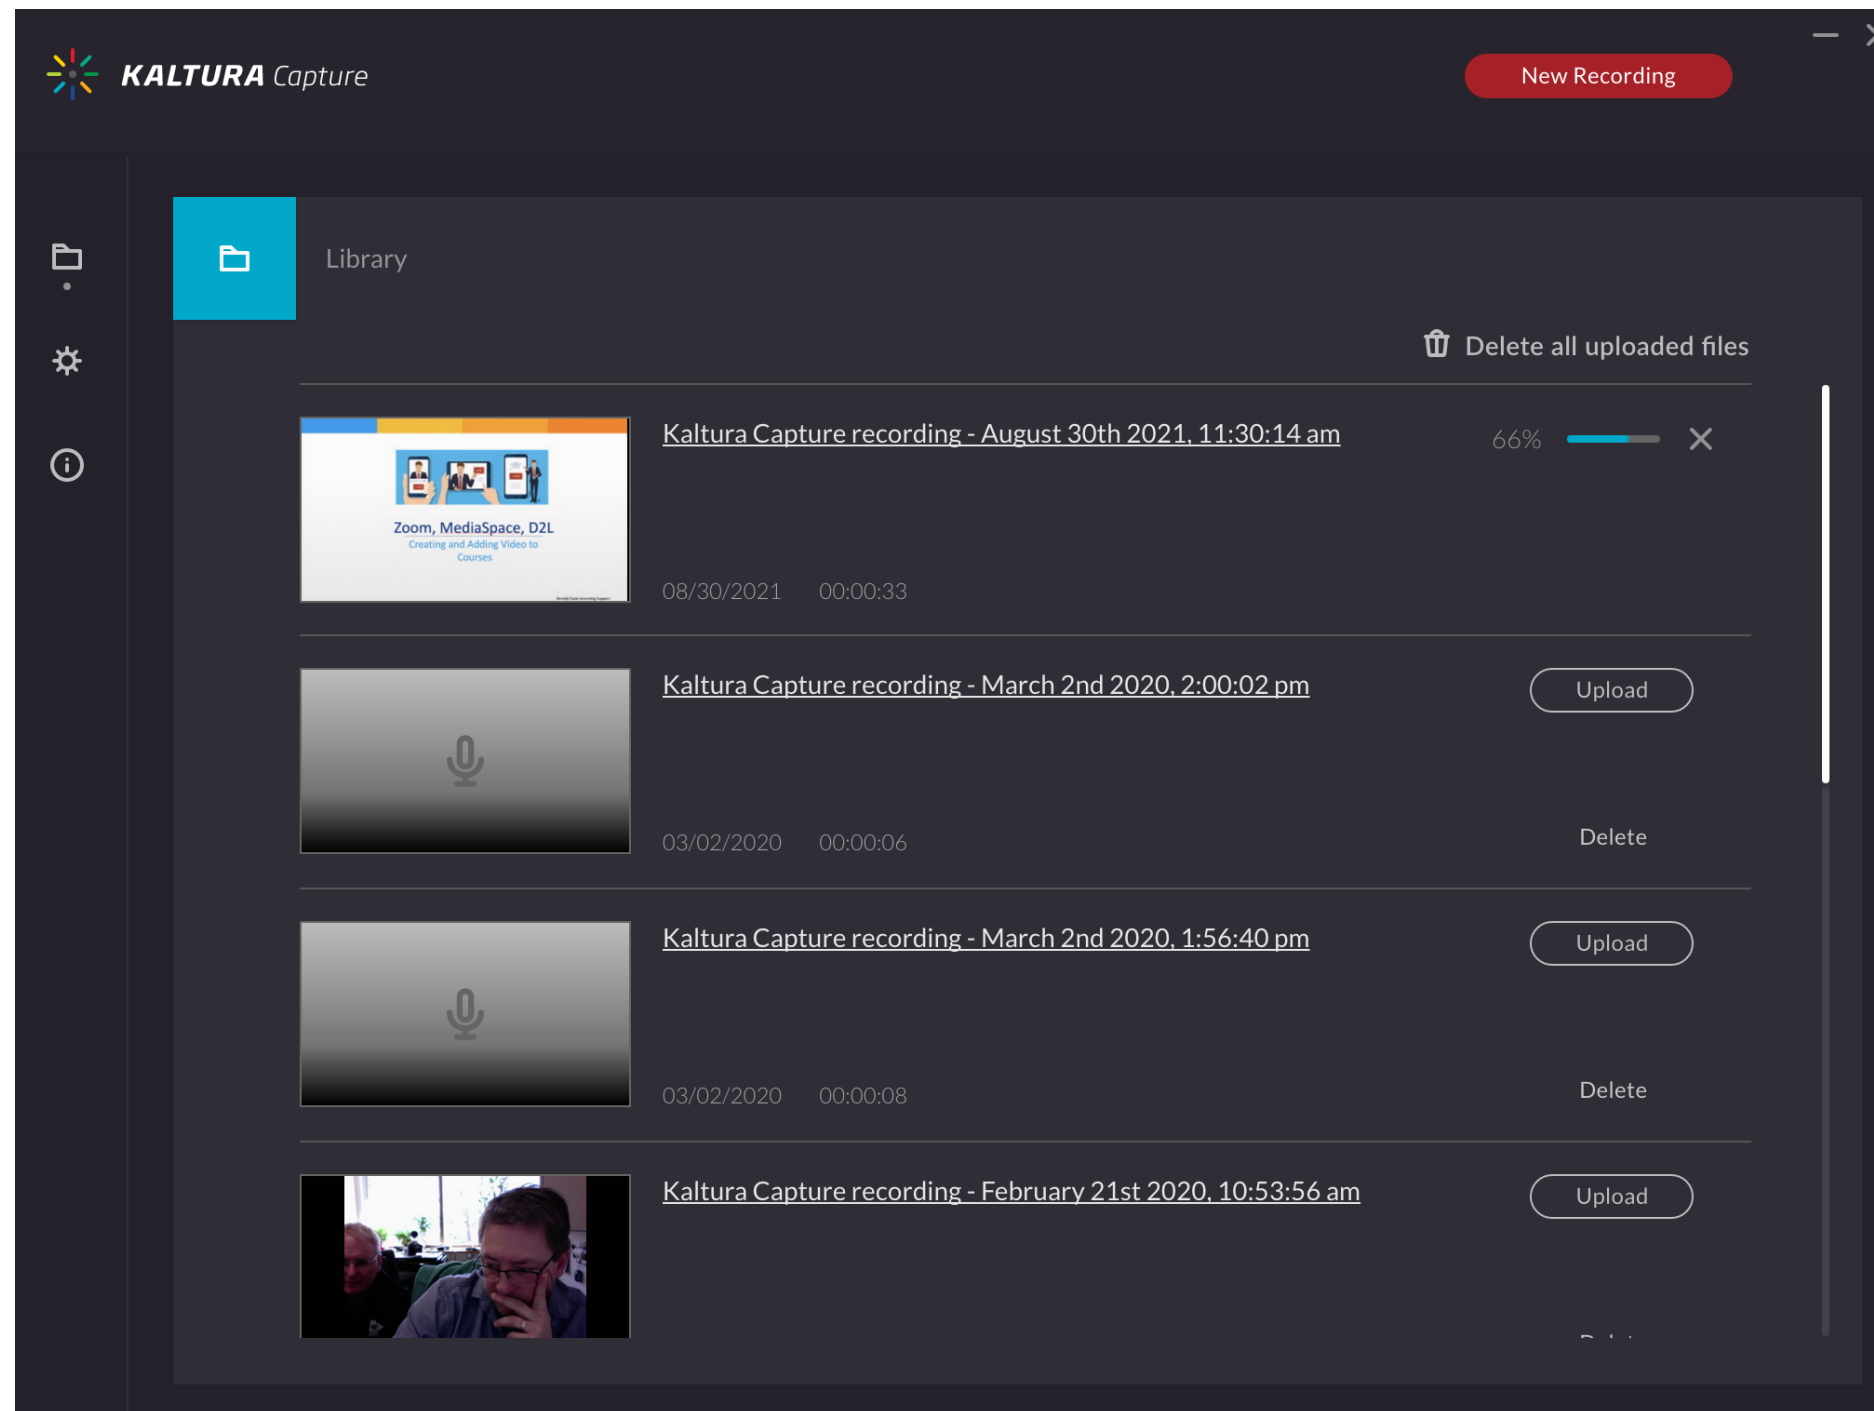

Kaltura Capture

Kaltura Personal Capture for Education, part of the Kaltura Capture Suite, combines an intuitive interface with a user-centric experience and interactive viewing to enable easy personal video creation on campus, from the office, at home, or on-the-go.