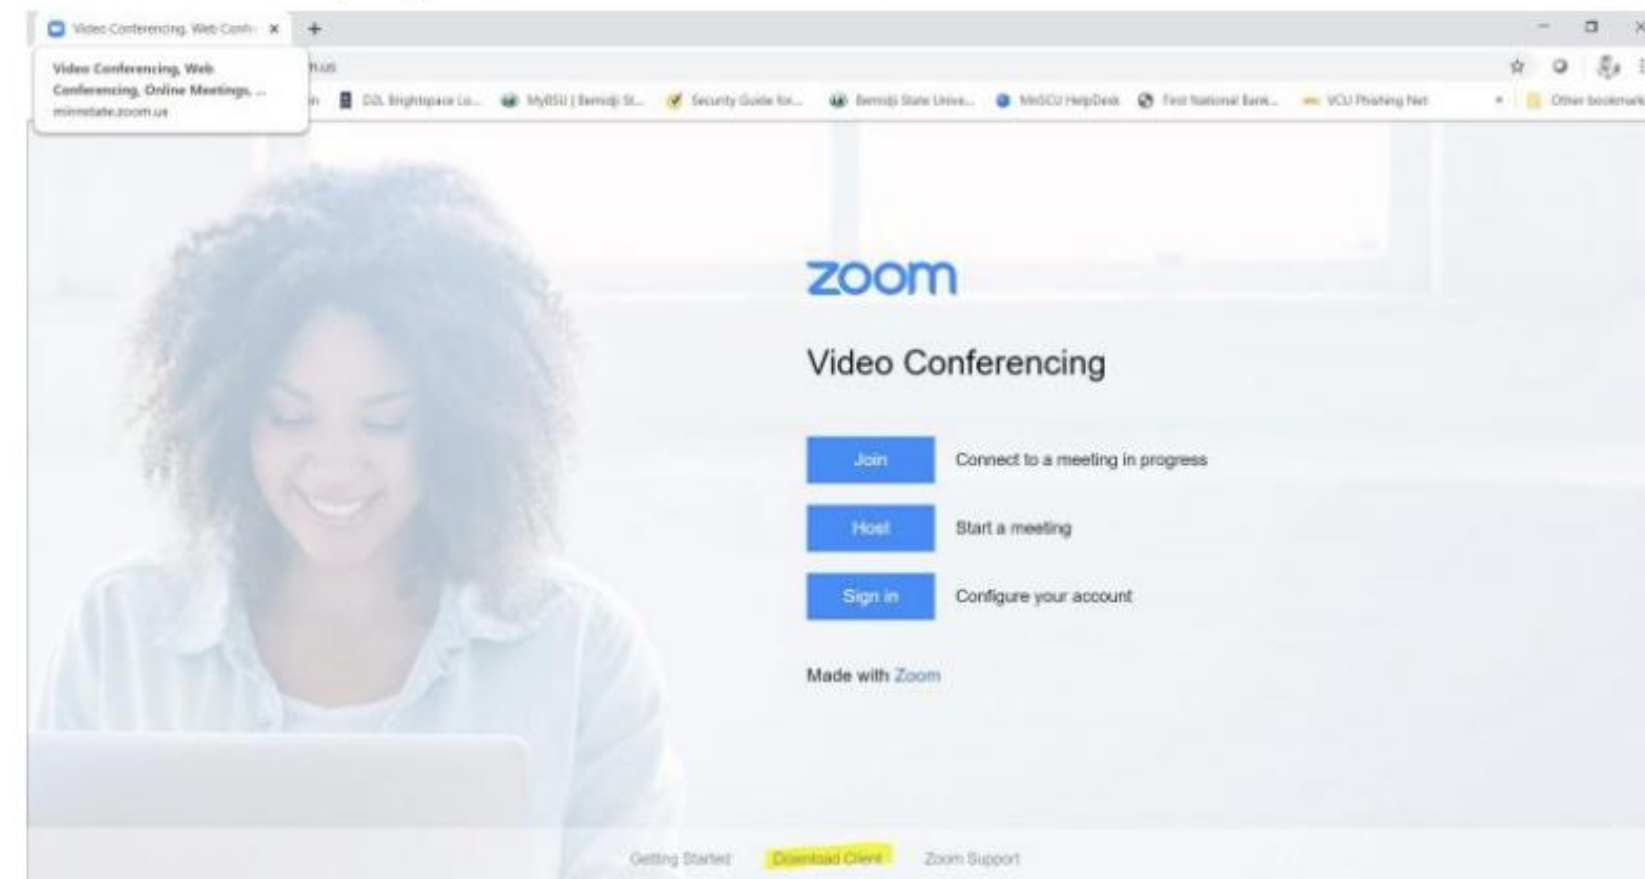

## D2L, MediaSpace & Zoom

Available from your name dropdown in MyBSU

Conferencing software service offers immersive online meeting experiences for small group collaboration, virtual classrooms and large scale webinars. Meetings can be recorded and shared. This service is provided free to all Faculty, Staff and Students by MinnState. Access your account at <https://minnstate.zoom.us> log in with your StarID:

Zoom Links:

[Installing Minnstate SSO Version](#)

[Video Tutorials](#)

[More Zoom Help](#)

## How to install the Zoom client and sign in for the first time.

Tags: **Work from home**, **Zoom**

1. Go to the following website: <https://minnstate.zoom.us>
2. At the bottom of the page *click Download Client*.

- Start a Zoom meeting
- Share Content
- Record Zoom meeting –To The Cloud  
[-Recording Settings on the Zoom Portal](#)
- Zoom Recordings Saved for 365 Days on the Zoom Portal
- Zoom Recordings are automatically sent to your Kaltura MediaSpace