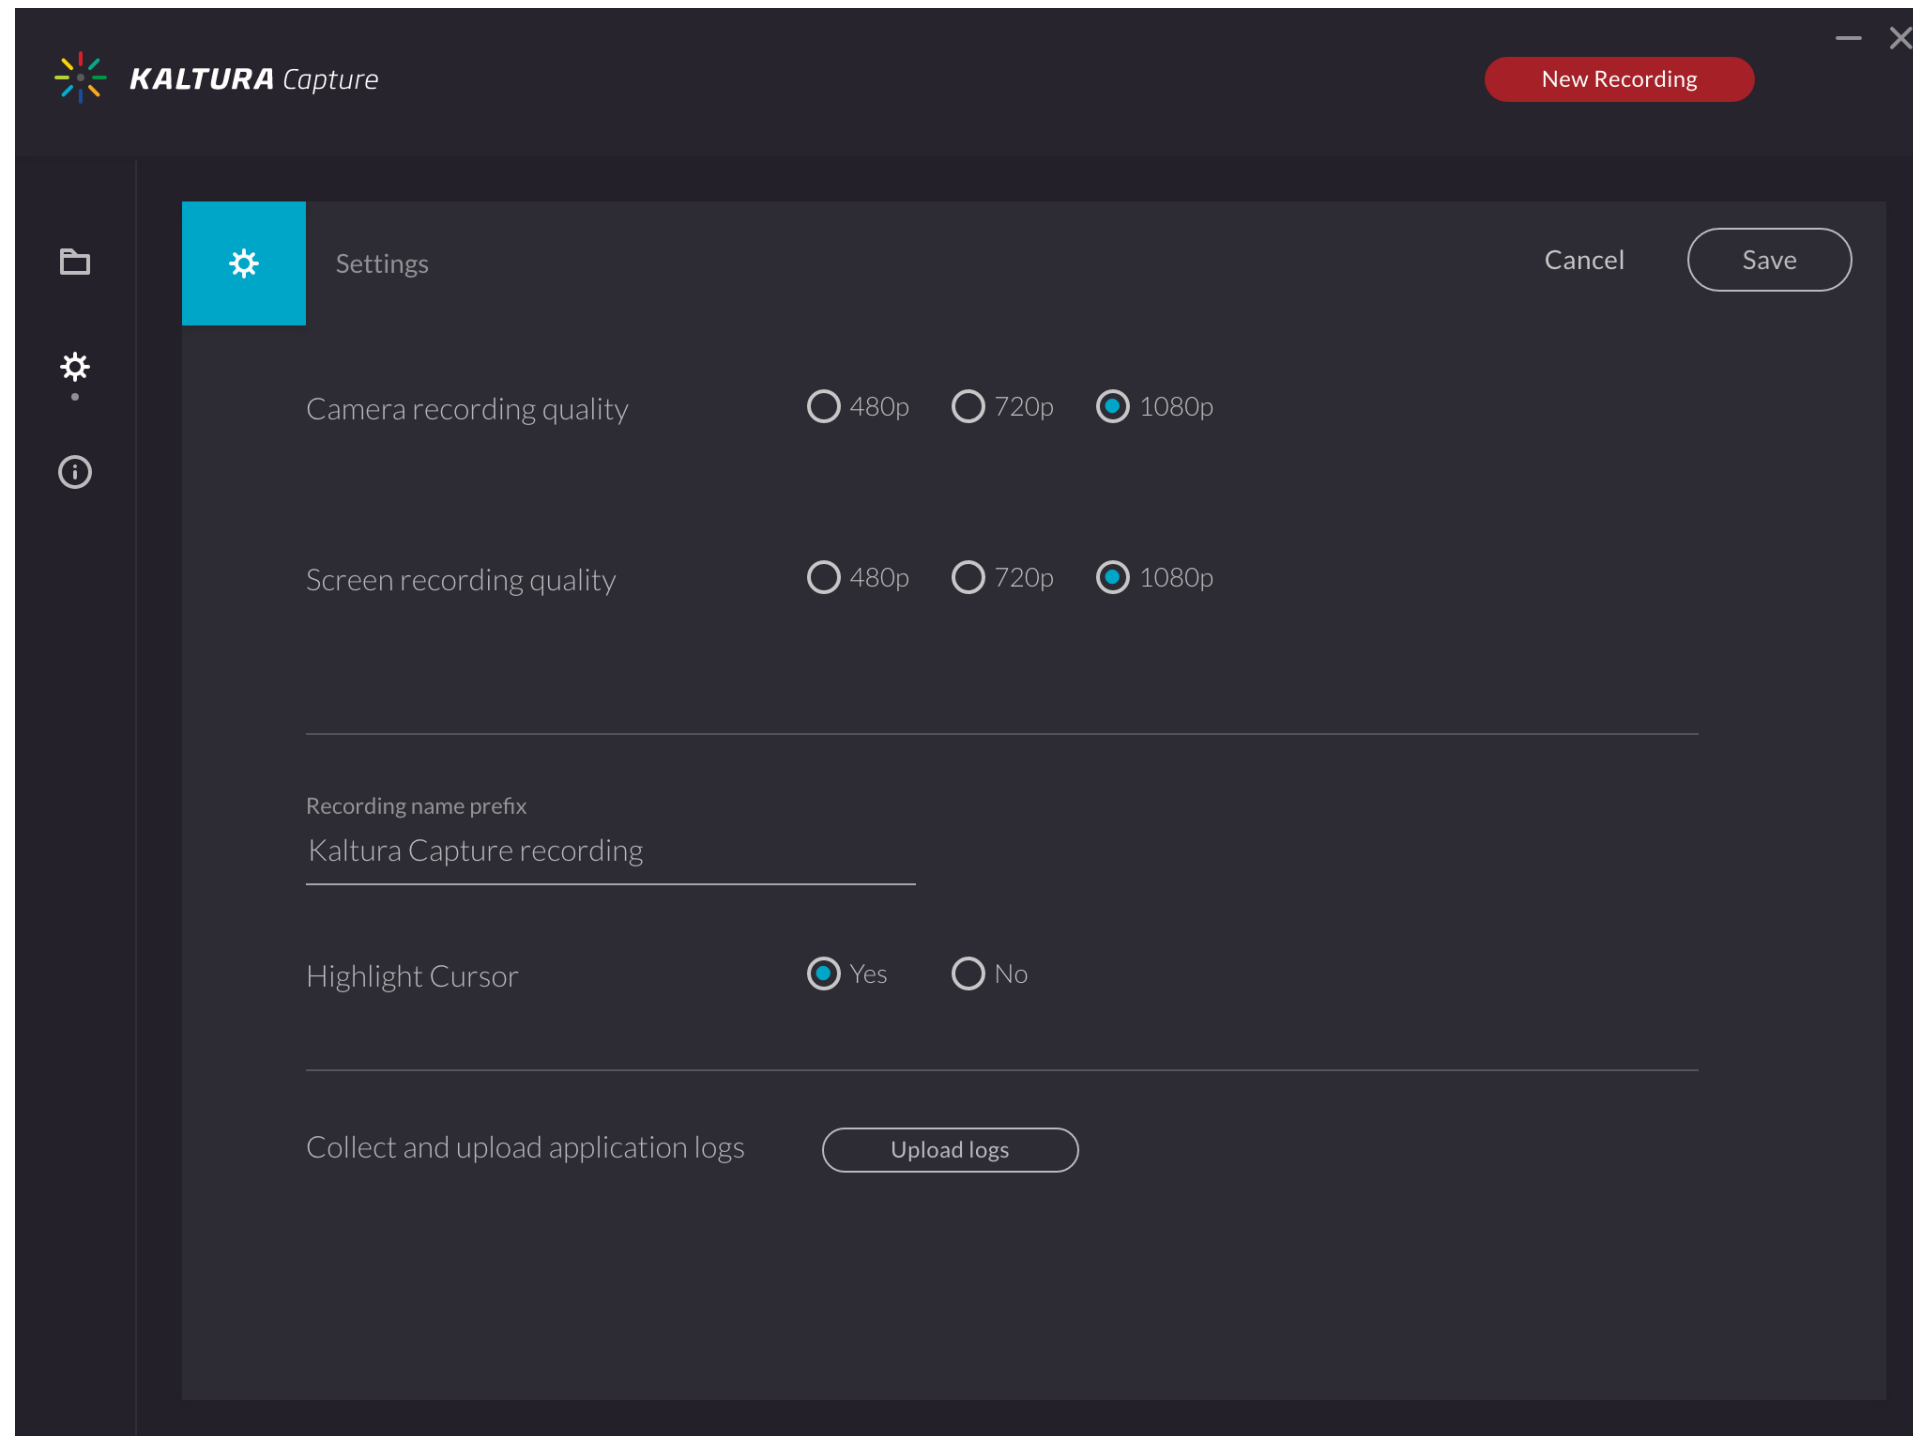

Kaltura Capture

Kaltura Personal Capture for Education, part of the Kaltura Capture Suite, combines an intuitive interface with a user-centric experience and interactive viewing to enable easy personal video creation on campus, from the office, at home, or on-the-go.