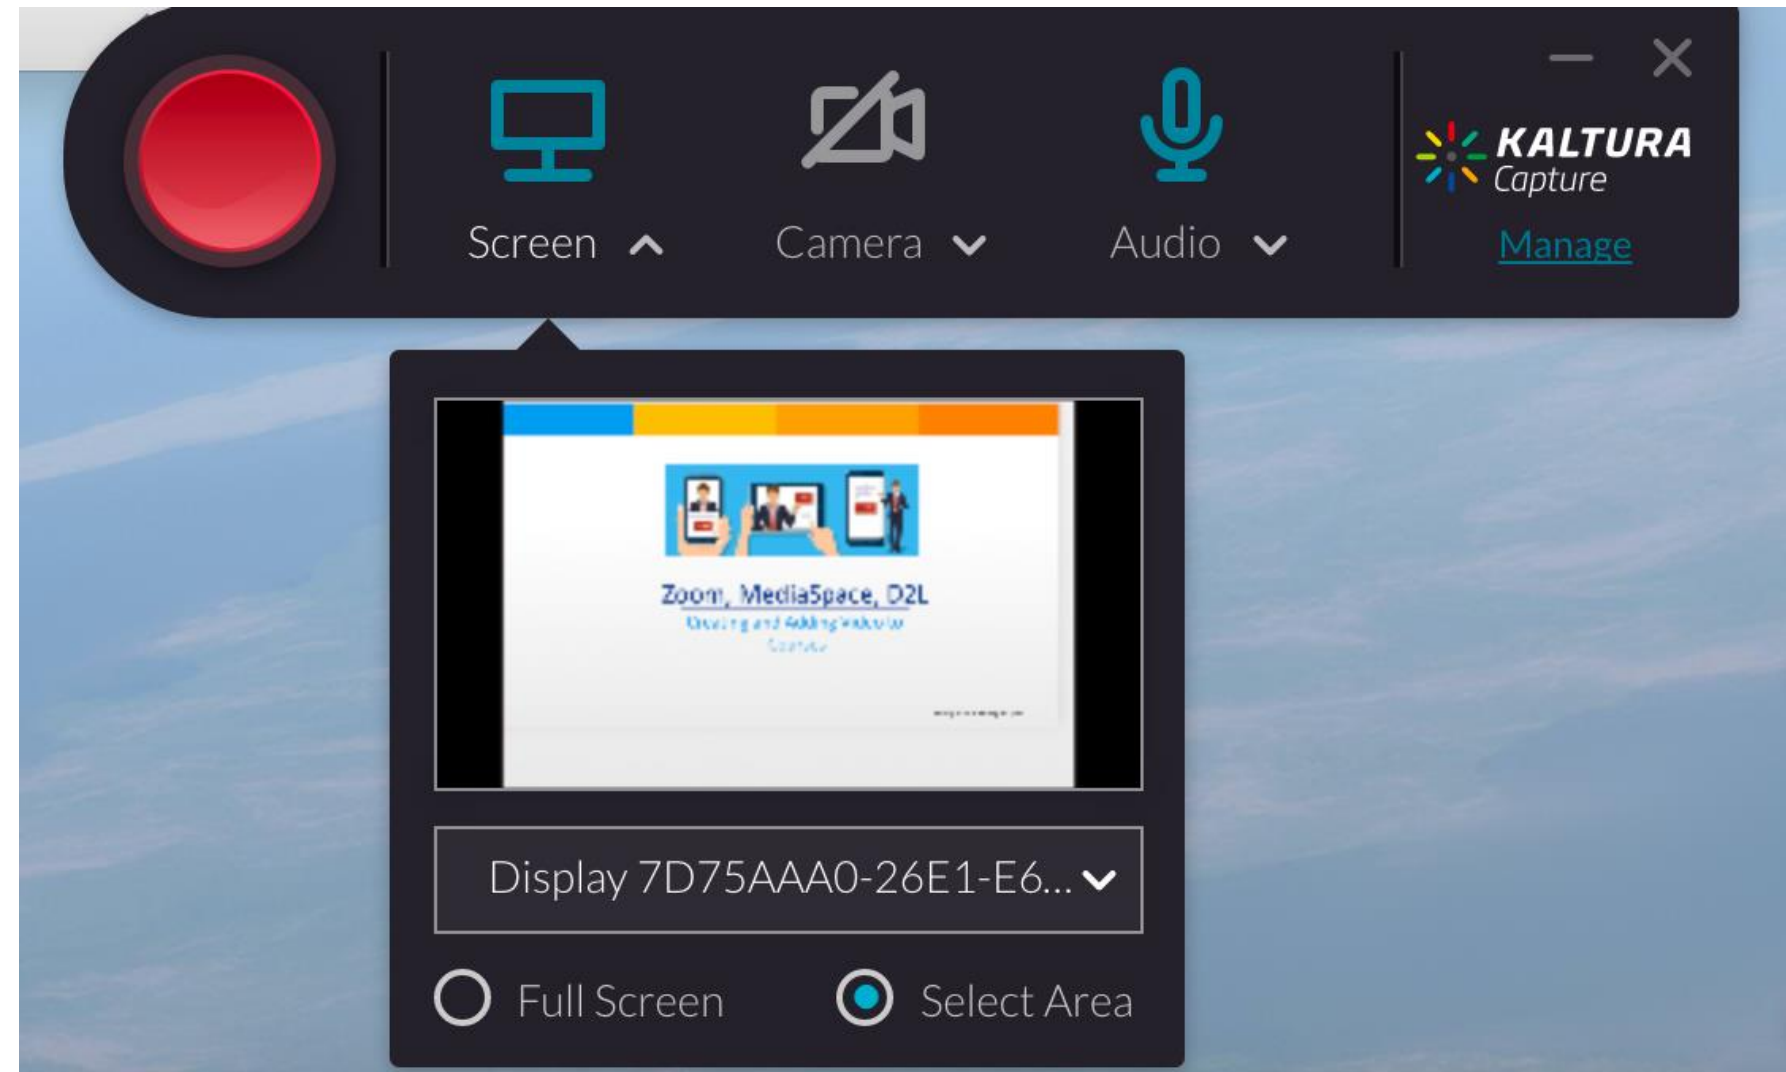

Kaltura Capture

Kaltura Personal Capture for Education, part of the Kaltura Capture Suite, combines an intuitive interface with a user-centric experience and interactive viewing to enable easy personal video creation on campus, from the office, at home, or on-the-go.