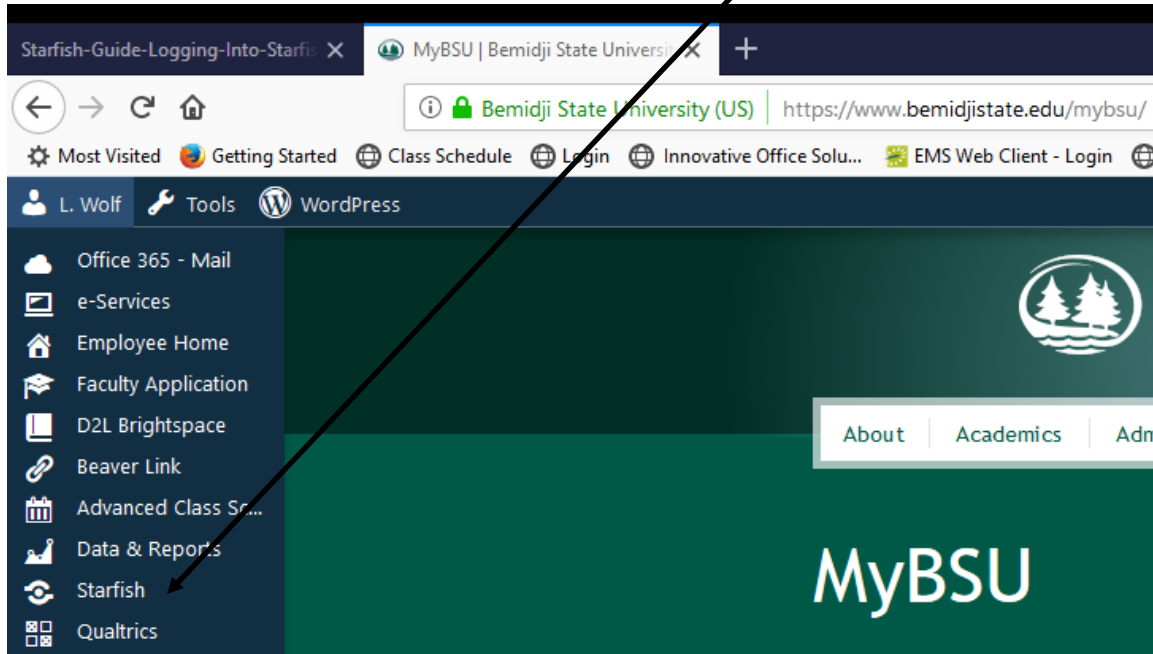

Starfish Guide: Logging into Starfish

1. Log into MyBSU using your STAR ID@bemidjistate.edu and password
2. Select Starfish from the drop-down menu

3. Log into Starfish using only your STAR ID and your STAR ID password.