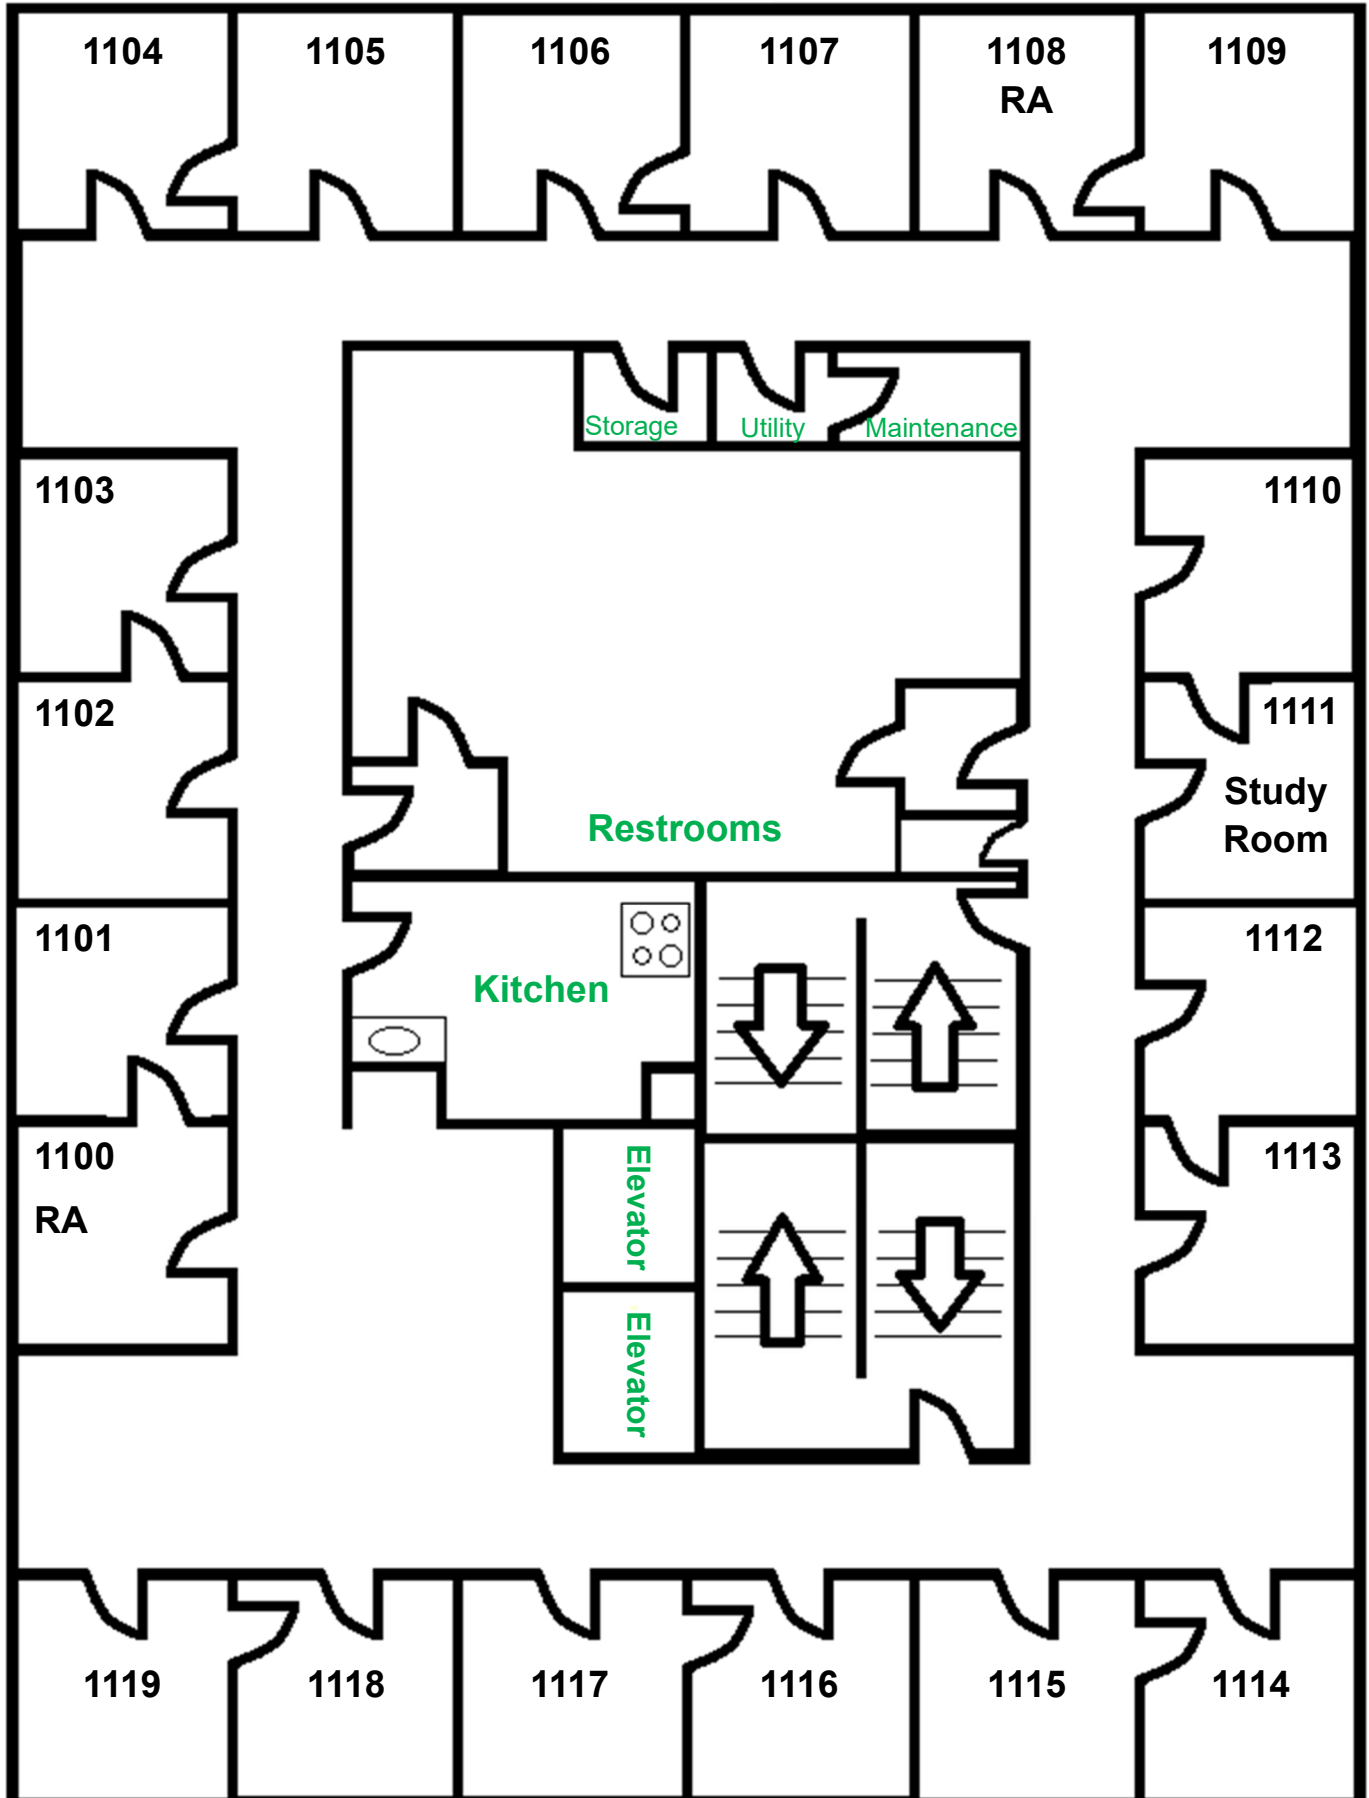

# Tamarack Hall 4<sup>th</sup> Floor: FYRE Co-Ed Indoor

West

South

North

East - Lakeside

# Tamarack Hall 9<sup>th</sup> Floor: FYRE Co-Ed

West

South

North

East - Lakeside

# Tamarack Hall 10<sup>th</sup> Floor: FYRE Co-Ed

West

South

North

East - Lakeside

# Tamarack Hall 11<sup>th</sup> Floor: Co-Ed Rainbow Residence

West

South

North

East - Lakeside